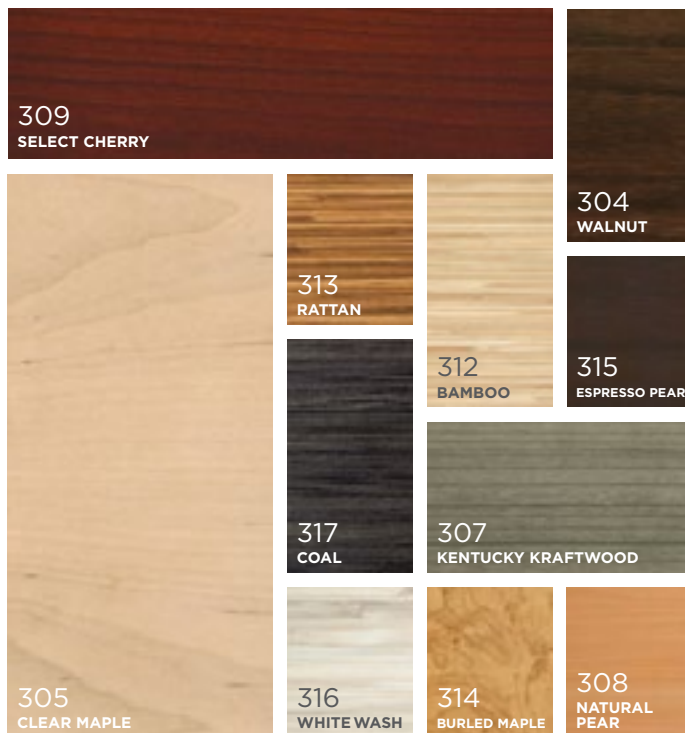

N This symbol indicates a new color

METALLICS

METALS

WOODS

PAPERS

STONES

DON'T SEE WHAT YOU ARE LOOKING FOR?
GIVE US A RING, WE'LL COLOR-MATCH IT FOR YOU.

READY TO PLACE AN ORDER? A FEW QUICK DETAILS TO REMEMBER.

PRISM & DESIGNER COLORS

701	DARK NEUTRAL	721	LINEN	758*	NAVY BLUE	801	STORM
702	LIGHT NEUTRAL	722*	BEIGE	760	DENIM	802	CHERRY TOMATO
703	COOL GREY	723	PUTTY	761	FOG BLUE	803	TANGERINE
704*	BLACK	725*	ORANGE	763	STEEL BLUE	804	AQUA
705	MEDIUM GREY	728	EARTH	772*	SLATE	805	PINEAPPLE
706	TAN	732*	OYSTER	774	WILLOW	806	RAIN
708*	SOFT WHITE	733*	PEARL GREY	775*	GREEN	807	BERRY
709	CEMENT	734*	DARK GREY	776*	FOREST GREEN	808	CHARTREUSE
710*	LIGHT GREY	735*	RED	778	EVERGREEN	809	BUTTERNUT
711	ASH	736*	CARDINAL RED	780	SAGE GREEN	810	MOCHA
712	TAUPE GREY	737*	BURGUNDY	781	EUCALYPTUS	811	COFFEE
713	SAND	748	GRAPE	782	ALFALFA	812	ARTICHOKE
714*	ANTIQUUE WHITE	752	PERIWINKLE	783	SILVER SAGE	813	GUACAMOLE
715*	YELLOW	756*	SAPPHIRE BLUE	785*	DURANODIC	814	EDAMAME
720*	BUCKSKIN	757*	BRIGHT BLUE	786*	SANDSTONE	815	INDIGO

WOODS

304	WALNUT
305	CLEAR MAPLE
307	KENTUCKY KRAFTWOOD
308	NATURAL PEAR
309	SELECT CHERRY
312	BAMBOO
313	RATTAN
314	BURLED MAPLE
315	ESPRESSO PEAR
316	WHITWASH
317	COAL

PAPERS

403	COOL GREY
408	SOFT WHITE
413	SAND
423	PUTTY

STONES

4924-38	WHITE CARRARA
1887K-21	BENJAMIN GREY
4926K-07	BLACK ALICANTE
4981-38	CALACATTA ORO
1876K-52	SPRING CARNIVAL
4883-38	SABLE SOAPSTONE