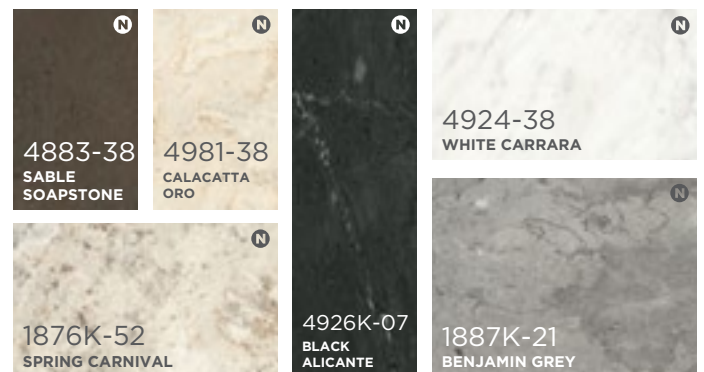

N This symbol indicates a new color

METALLICS

METALS

WOODS

PAPERS

STONES

DON'T SEE WHAT YOU ARE LOOKING FOR?
GIVE US A RING, WE'LL COLOR-MATCH IT FOR YOU.

READY TO PLACE AN ORDER? A FEW QUICK DETAILS TO REMEMBER.

PRISM AND DESIGNER COLORS

Prism and Designer colors are painted. They are available as sign and matte copy colors. *Select Prism vinyl colors are also available in gloss finish. To specify gloss vinyl copy, change number from series 700 to 200. (Example: For vinyl copy option, 715 Yellow copy color is matte finish and 215 Yellow is gloss finish.)

METALLICS

Metallic colors are painted. They are not available for most Subsurface applications or Direct Print copy.

METALS

Metals are aluminum laminates, available for Slide Inserts only. **A faux aluminum is available for Arc Inserts in select metal finishes.

STONES

4924-38	WHITE CARRARA
1887K-21	BENJAMIN GREY
4926K-07	BLACK ALICANTE
4981-38	CALACATTA ORO
1876K-52	SPRING CARNIVAL
4883-38	SABLE SOAPSTONE