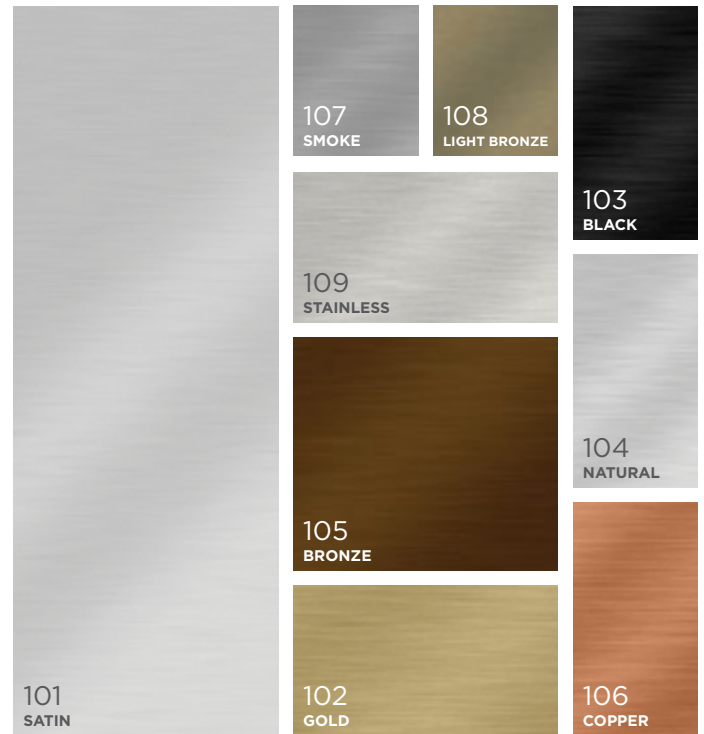

COLOR CHART

SO MANY CHOICES! WHERE TO BEGIN?

NO WORRIES, WE'LL MAKE IT EASY FOR YOU.

PRISM COLORS

DESIGNER COLORS

The largest swatches are our most popular colors, and our newest additions are indicated with a symbol. Take a look and go from there. Piece of cake!

N This symbol indicates a new color

METALLICS

METALS

WOODS

PAPERS

STONES

DON'T SEE WHAT YOU ARE LOOKING FOR?
GIVE US A RING, WE'LL COLOR-MATCH IT FOR YOU.

READY TO PLACE AN ORDER? A FEW QUICK DETAILS TO REMEMBER.

PRISM & DESIGNER COLORS

701	DARK NEUTRAL	721	LINEN	758*	NAVY BLUE	801	STORM
702	LIGHT NEUTRAL	722*	BEIGE	760	DENIM	802	CHERRY TOMATO
703	COOL GREY	723	PUTTY	761	FOG BLUE	803	TANGERINE
704*	BLACK	725*	ORANGE	763	STEEL BLUE	804	AQUA
705	MEDIUM GREY	728	EARTH	772*	SLATE	805	PINEAPPLE
706	TAN	732*	OYSTER	774	WILLOW	806	RAIN
708*	SOFT WHITE	733*	PEARL GREY	775*	GREEN	807	BERRY
709	CEMENT	734*	DARK GREY	776*	FOREST GREEN	808	CHARTREUSE
710*	LIGHT GREY	735*	RED	778	EVERGREEN	809	BUTTERNUT
711	ASH	736*	CARDINAL RED	780	SAGE GREEN	810	MOCHA
712	TAUPE GREY	737*	BURGUNDY	781	EUCALYPTUS	811	COFFEE
713	SAND	748	GRAPE	782	ALFALFA	812	ARTICHOKE
714*	ANTIQUUE WHITE	752	PERIWINKLE	783	SILVER SAGE	813	GUACAMOLE
715*	YELLOW	756*	SAPPHIRE BLUE	785*	DURANODIC	814	EDAMAME
720*	BUCKSKIN	757*	BRIGHT BLUE	786*	SANDSTONE	815	INDIGO

STONES

4924-38	WHITE CARRARA
1887K-21	BENJAMIN GREY
4926K-07	BLACK ALICANTE
4981-38	CALACATTA ORO
1876K-52	SPRING CARNIVAL
4883-38	SABLE SOAPSTONE