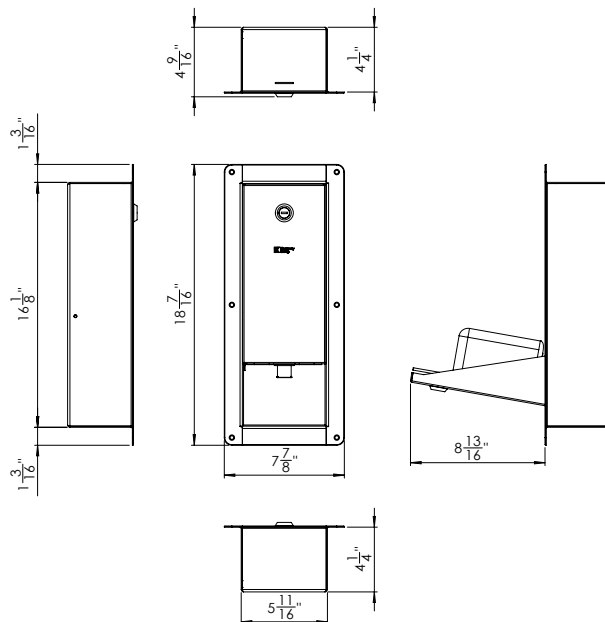

KG18 Recessed Soap Dispenser

Product datasheet

CAPE COD SYSTEMS CORPORATION TEL. 1-888-227-8555

Anti-ligature Disclaimer

Anti-ligature Disclaimer The anti-ligature design characteristics of this product are not intended to replace or substitute the need for necessary supervision of those who may be at risk, or for other necessary protective measures to be taken in the specific circumstances of usage. Kingsway Group, Inc. does not offer any products for sale as being "ligature-free" and will not be liable for any claims arising from ligature attachment on its products. It is the customer's responsibility to ensure that products purchased and installed are suitable for the environments they are installed in.

The KG18 manual recessed liquid soap dispenser is designed to be compatible with GOJO LTX 1200ML refill cartridges. The unit dispenses soap when the button is pressed on the bottom of the dispenser. It is made from high-grade stainless steel and is anti-ligature by design. Constructed of a secure metal outer casing with secure key lock to allow front to open outwards for refill. The unit is supplied with a standard key and security screws for installation

Installation description

- Mark out the location of the dispenser on the wall,
- Drill holes for screws provided, allowing for anchors to suit wall construction type.
- Attach unit securely to the wall, additional tamper proof caulking can be applied around the outer flange