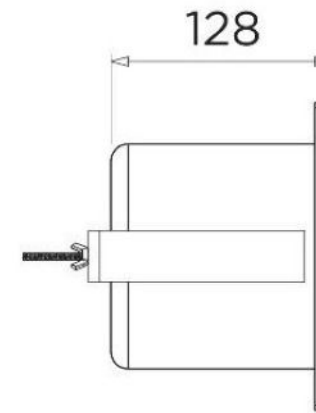

CAPE COD SYSTEMS CORPORATION

TEL.1-888-227-8555

US-STRH-RF Security Toilet Roll Holder - Rear Fixed

Ligature and vandal resistant toilet holder ideal for correctional facilities and holding cells. Manufactured from heavy gauge, satin finish grade 304 stainless steel.

SIZE W 178 x H 178 x D 128mm

www.capecodsystems.com

AUSTRALIA - USA - CHINA - SINGAPORE - MIDDLE EAST - HONG KONG - NEW ZEALAND - BRUNEI