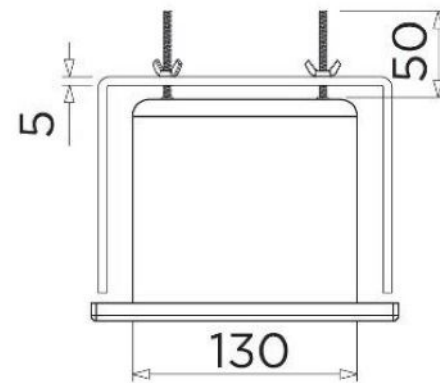

CAPE COD SYSTEMS CORPORATION

TEL.1-888-227-8555

US-STRH-RF Security Toilet Roll Holder - Rear Fixed

Ligature and vandal resistant toilet holder ideal for correctional facilities and holding cells. Manufactured from heavy gauge, satin finish grade 304 stainless steel.

SIZE W 178 x H 178 x D 128mm

www.capecodsystems.com

AUSTRALIA - USA - CHINA - SINGAPORE - MIDDLE EAST - HONG KONG - NEW ZEALAND - BRUNEI