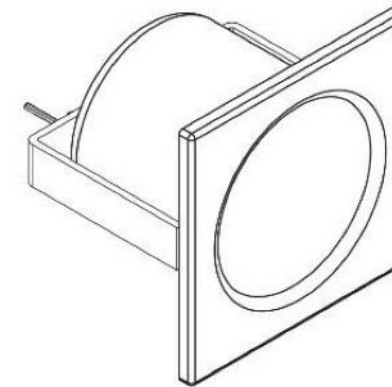

CAPE COD SYSTEMS CORPORATION

TEL.1-888-227-8555

US-STRH-RF Security Toilet Roll Holder - Rear Fixed

Ligature and vandal resistant toilet holder ideal for correctional facilities and holding cells. Manufactured from heavy gauge, satin finish grade 304 stainless steel.

SIZE W 178 x H 178 x D 128mm

www.capecodsystems.com

AUSTRALIA - USA - CHINA - SINGAPORE - MIDDLE EAST - HONG KONG - NEW ZEALAND - BRUNEI