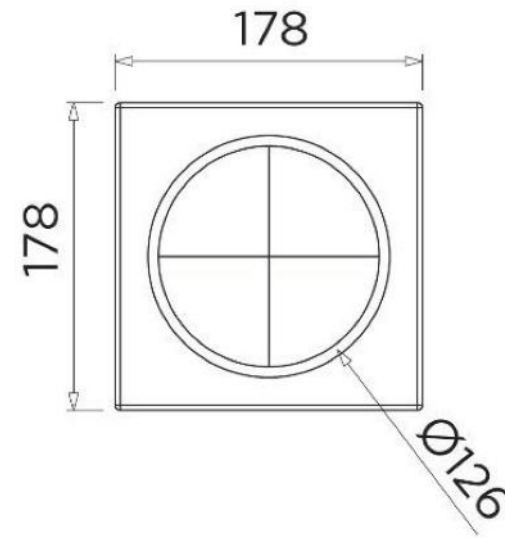

CAPE COD SYSTEMS CORPORATION

TEL.1-888-227-8555

US-STRH-RF Security Toilet Roll Holder - Rear Fixed

Ligature and vandal resistant toilet holder ideal for correctional facilities and holding cells. Manufactured from heavy gauge, satin finish grade 304 stainless steel.

SIZE W 178 x H 178 x D 128mm

www.capecodsystems.com

AUSTRALIA - USA - CHINA - SINGAPORE - MIDDLE EAST - HONG KONG - NEW ZEALAND - BRUNEI