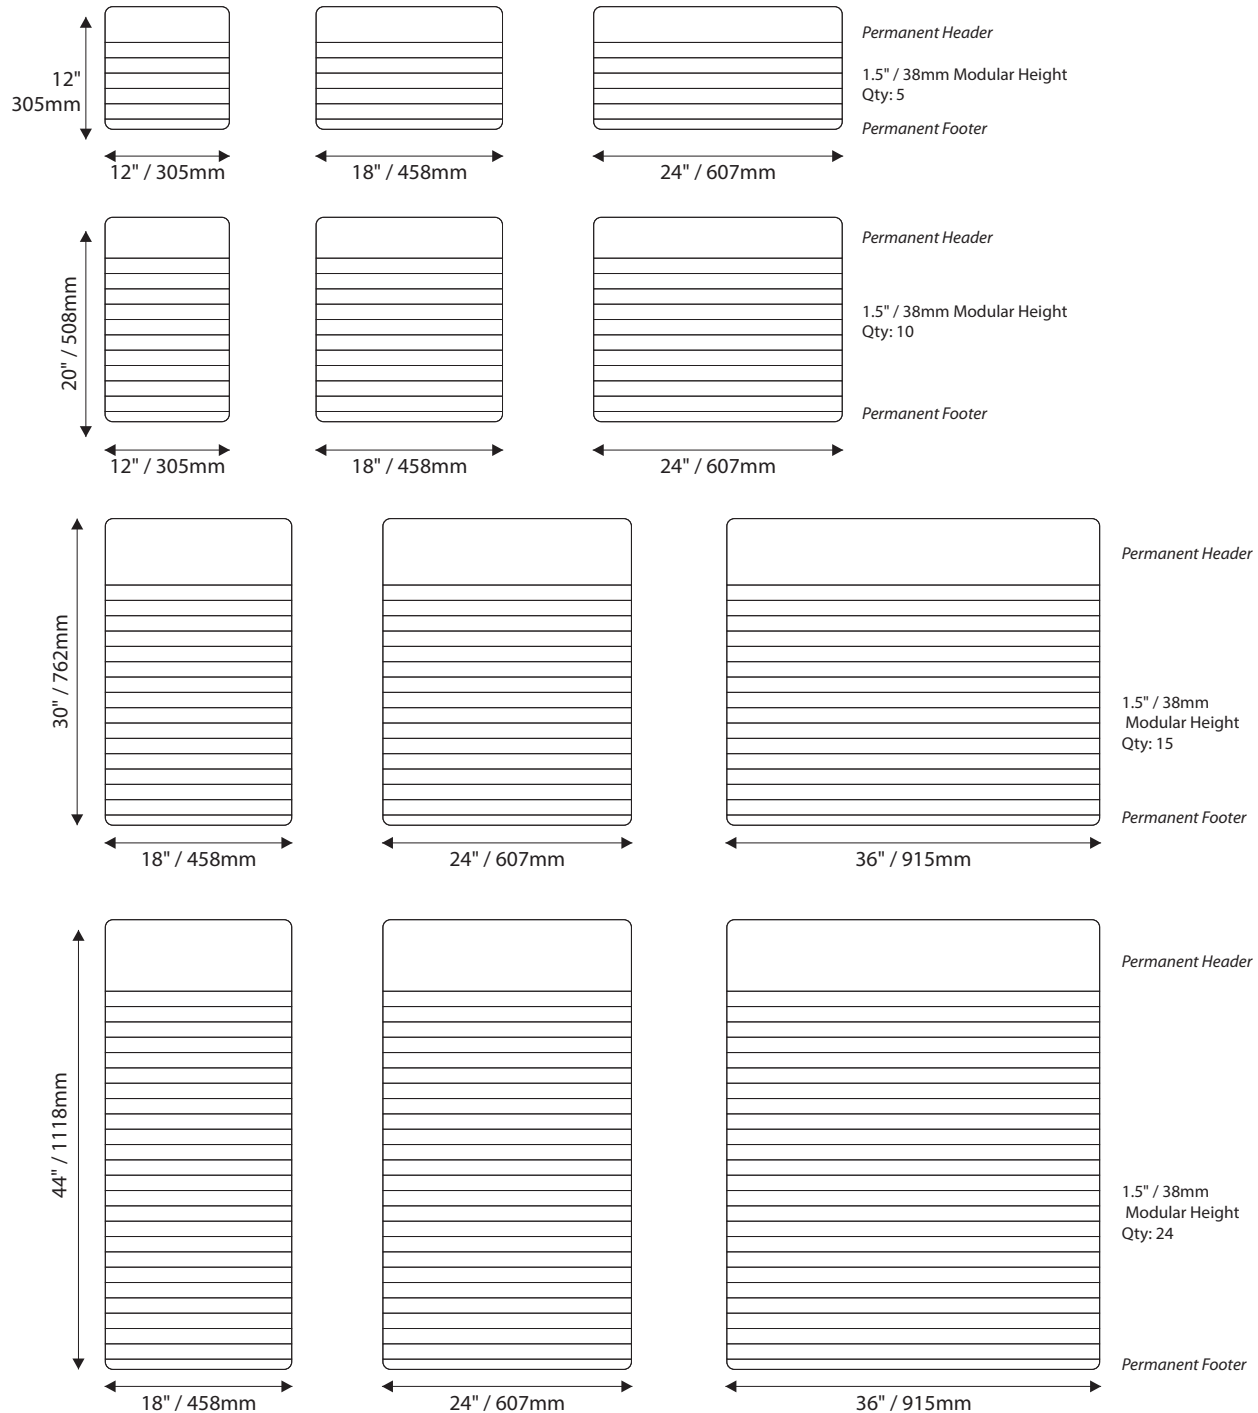

Standard Sizes

Aspen Collection

Directories - Digital Print