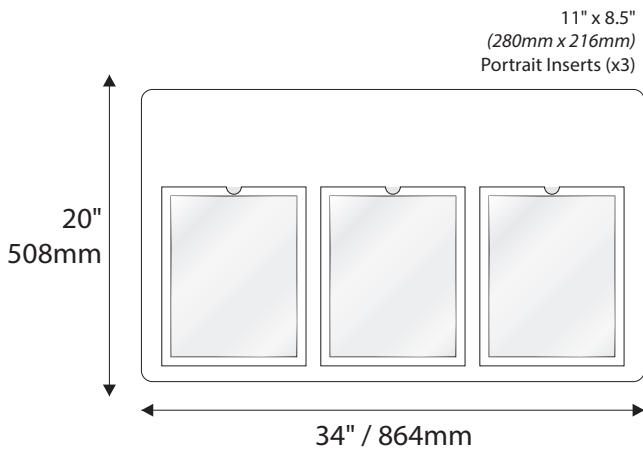

Standard Sizes

Aspen Collection

Magnetic Modular Windows