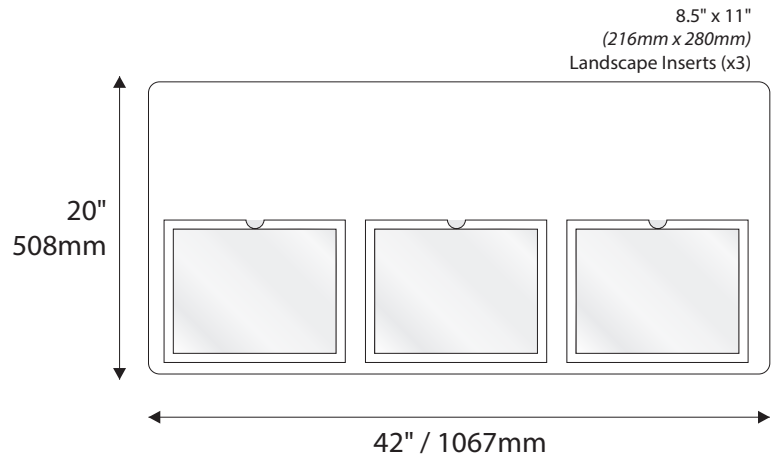

Standard Sizes

Aspen Collection

Magnetic Modular Windows