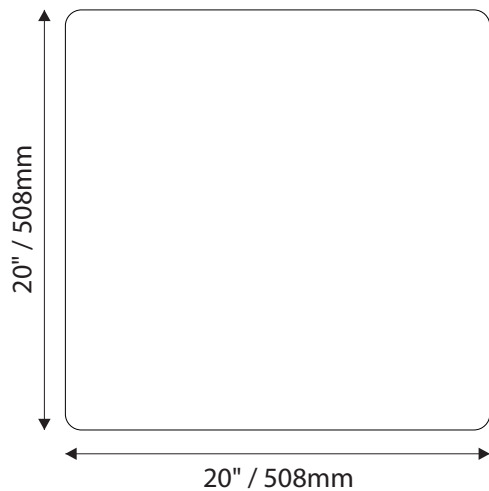

Standard Sizes

Aspen Collection

ADA Room Identification/Informational

Standard Sizes

Aspen Collection

Informational / Directional

Standard Sizes

Aspen Collection

Informational / Directional

Standard Sizes

Aspen Collection

ADA Regulatory

Common Pictograms

Standard Sizes

Aspen Collection

Room Identification with Modular - Palladium Rigid Vinyl Sheet

Room Identification with Modular - Photopoly/Digital Print

Standard Sizes

Aspen Collection

Room Identification with Window

- Window Sizes available from ½" (12mm) to 5.5" (140mm)
- Windows widths are typically 1" (25mm) less the sign width
- Edge to Edge windows are available in painted signs.
- All signs come standard with a finger notch for easy removal.

- Slider Displays are available in height of 1" (25mm) , 1.5" (38mm) and 2" (51mm)
- Slider displays are 1" (25mm) less the sign width.
- Slider display are printed to match the finish of the sign face.
- All slider display text is permanent and can not be changed or updated.