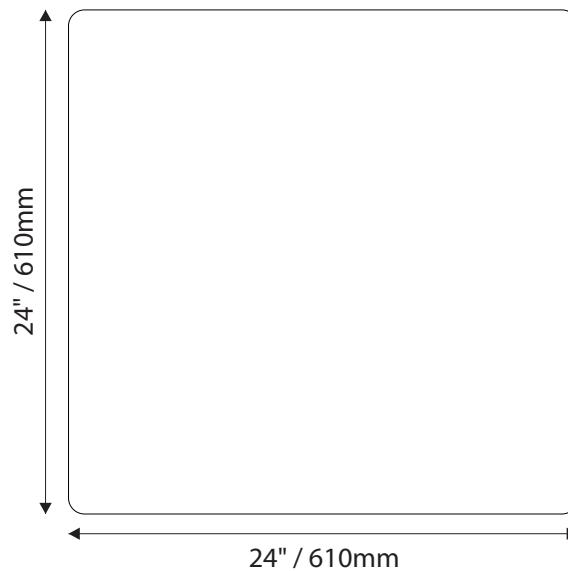

Standard Sizes

Aspen Collection

ADA Room Identification/Informational

Standard Sizes

Aspen Collection

Informational / Directional

Standard Sizes

Aspen Collection

Informational / Directional

Standard Sizes

Aspen Collection

ADA Regulatory

Common Pictograms

Standard Sizes

Aspen Collection

Room Identification with Modular - Palladium Rigid Vinyl Sheet

Room Identification with Modular - Photopoly/Digital Print

Standard Sizes

Aspen Collection

Room Identification with Window

- Window Sizes available from ½" (12mm) to 5.5" (140mm)
- Windows widths are typically 1" (25mm) less the sign width
- Edge to Edge windows are available in painted signs.
- All signs come standard with a finger notch for easy removal.

- Slider Displays are available in height of 1" (25mm) , 1.5" (38mm) and 2" (51mm)
- Slider displays are 1" (25mm) less the sign width.
- Slider display are printed to match the finish of the sign face.
- All slider display text is permanent and can not be changed or updated.