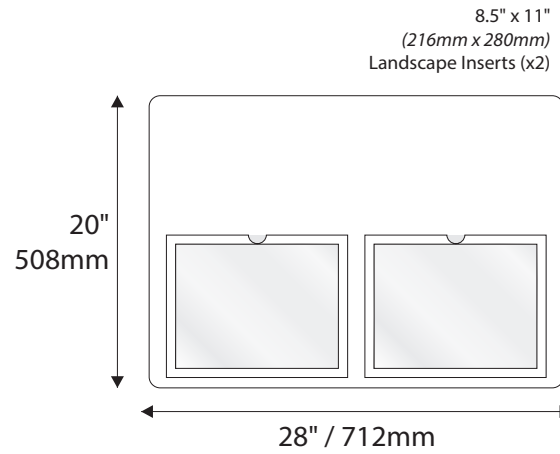

Standard Sizes

Aspen Collection

Magnetic Modular Windows