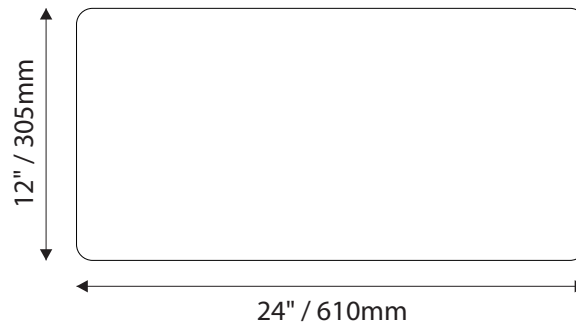

Standard Sizes

Aspen Collection

ADA Room Identification/Informational

Standard Sizes

Aspen Collection

Informational / Directional

Standard Sizes

Aspen Collection

Informational / Directional

Standard Sizes

Aspen Collection

ADA Regulatory

Common Pictograms

Standard Sizes

Aspen Collection

Room Identification with Modular - Palladium Rigid Vinyl Sheet

Room Identification with Modular - Photopoly/Digital Print

Standard Sizes

Aspen Collection

Room Identification with Window

- Window Sizes available from ½" (12mm) to 5.5" (140mm)
- Windows widths are typically 1" (25mm) less the sign width
- Edge to Edge windows are available in painted signs.
- All signs come standard with a finger notch for easy removal.

- Slider Displays are available in height of 1" (25mm) , 1.5" (38mm) and 2" (51mm)
- Slider displays are 1" (25mm) less the sign width.
- Slider display are printed to match the finish of the sign face.
- All slider display text is permanent and can not be changed or updated.