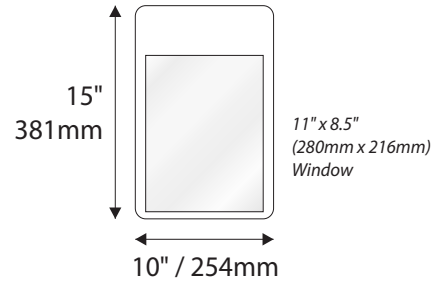

Room Identification with Modular - Photopoly/Digital Print

Standard Sizes

Aspen Collection

Room Identification with Window

- Window Sizes available from ½" (12mm) to 5.5" (140mm)
- Windows widths are typically 1" (25mm) less the sign width
- Edge to Edge windows are available in painted signs.
- All signs come standard with a finger notch for easy removal.

- Slider Displays are available in height of 1" (25mm) , 1.5" (38mm) and 2" (51mm)
- Slider displays are 1" (25mm) less the sign width.
- Slider display are printed to match the finish of the sign face.
- All slider display text is permanent and can not be changed or updated.

Magnetic Modular Windows

Standard Sizes

Aspen Collection

Informational Window Sign

Letter

Legal

Ledger/Tabloid

Standard Sizes

Aspen Collection

Overhead Mounted

6" H/ 153mm Overheads can accommodate up to (2) lines of 2" / 51mm Text

9"H/229mm Overheads can accommodate up to (3) lines of 2" / 51mm Text

12"H/305mm Overheads can accommodate up to (4) lines of 2" / 51mm Text