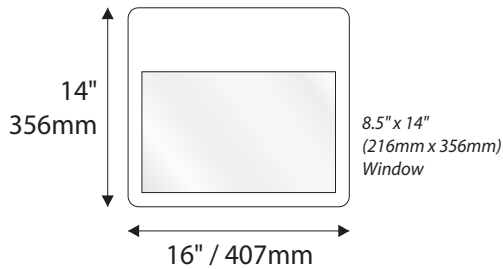

Room Identification with Modular - Photopoly/Digital Print

Standard Sizes

Aspen Collection

Room Identification with Window

- Window Sizes available from ½" (12mm) to 5.5" (140mm)
- Windows widths are typically 1" (25mm) less the sign width
- Edge to Edge windows are available in painted signs.
- All signs come standard with a finger notch for easy removal.

- Slider Displays are available in height of 1" (25mm) , 1.5" (38mm) and 2" (51mm)
- Slider displays are 1" (25mm) less the sign width.
- Slider display are printed to match the finish of the sign face.
- All slider display text is permanent and can not be changed or updated.

Magnetic Modular Windows

Standard Sizes

Aspen Collection

Informational Window Sign

Letter

Legal

Ledger/Tabloid

Standard Sizes

Aspen Collection

Overhead Mounted

6" H/ 153mm Overheads can accommodate up to (2) lines of 2" / 51mm Text

9"H/229mm Overheads can accommodate up to (3) lines of 2" / 51mm Text

12"H/305mm Overheads can accommodate up to (4) lines of 2" / 51mm Text