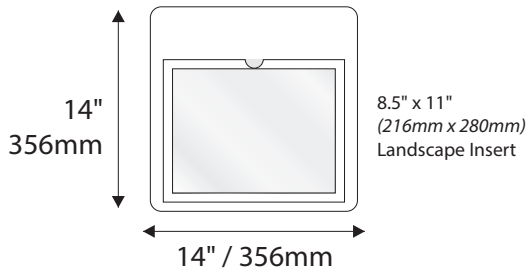

Standard Sizes

Aspen Collection

Magnetic Modular Windows