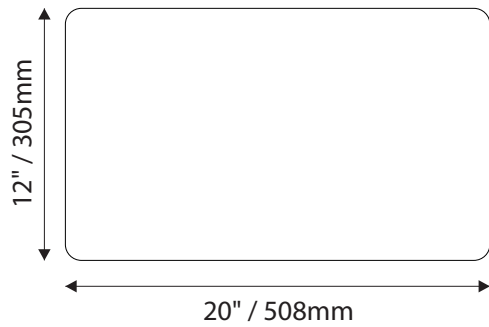

Standard Sizes

Aspen Collection

ADA Room Identification/Informational

Standard Sizes

Aspen Collection

Informational / Directional

Standard Sizes

Aspen Collection

Informational / Directional

Standard Sizes

Aspen Collection

ADA Regulatory

Common Pictograms

Standard Sizes

Aspen Collection

Room Identification with Modular - Palladium Rigid Vinyl Sheet

Room Identification with Modular - Photopoly/Digital Print

Standard Sizes

Aspen Collection

Room Identification with Window

- Window Sizes available from ½" (12mm) to 5.5" (140mm)
- Windows widths are typically 1" (25mm) less the sign width
- Edge to Edge windows are available in painted signs.
- All signs come standard with a finger notch for easy removal.

- Slider Displays are available in height of 1" (25mm) , 1.5" (38mm) and 2" (51mm)
- Slider displays are 1" (25mm) less the sign width.
- Slider display are printed to match the finish of the sign face.
- All slider display text is permanent and can not be changed or updated.