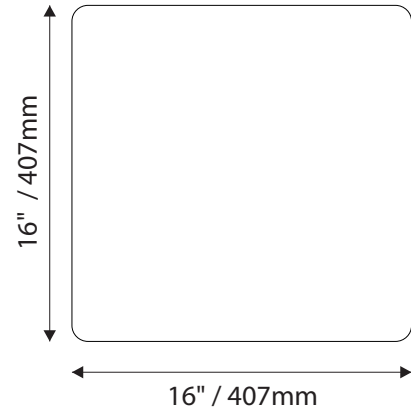

Standard Sizes

Aspen Collection

Informational / Directional