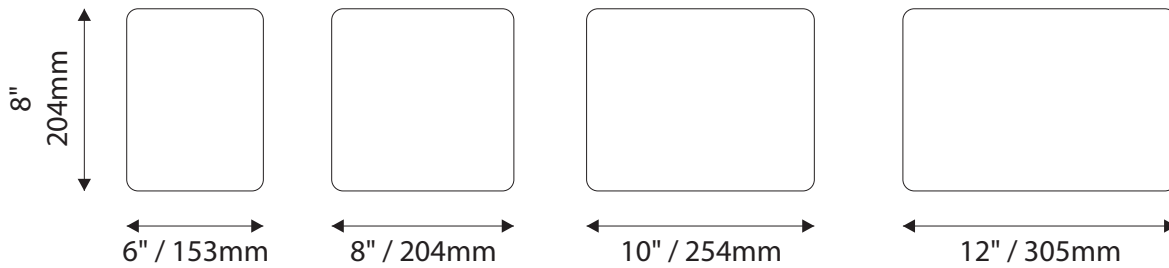

Standard Sizes

Aspen Collection

ADA Room Identification/Informational

Standard Sizes

Aspen Collection

Informational / Directional

Standard Sizes

Aspen Collection

Room Identification with Modular - Photopoly/Digital Print

Standard Sizes

Aspen Collection

Room Identification with Window

- Window Sizes available from ½" (12mm) to 5.5" (140mm)
- Windows widths are typically 1" (25mm) less the sign width
- Edge to Edge windows are available in painted signs.
- All signs come standard with a finger notch for easy removal.

- Slider Displays are available in height of 1" (25mm) , 1.5" (38mm) and 2" (51mm)
- Slider displays are 1" (25mm) less the sign width.
- Slider display are printed to match the finish of the sign face.
- All slider display text is permanent and can not be changed or updated.

Aspen Collection

Overhead Mounted

6" H/ 153mm Overheads can accommodate up to (2) lines of 2" / 51mm Text

9"H/229mm Overheads can accommodate up to (3) lines of 2" / 51mm Text

12"H/305mm Overheads can accommodate up to (4) lines of 2" / 51mm Text