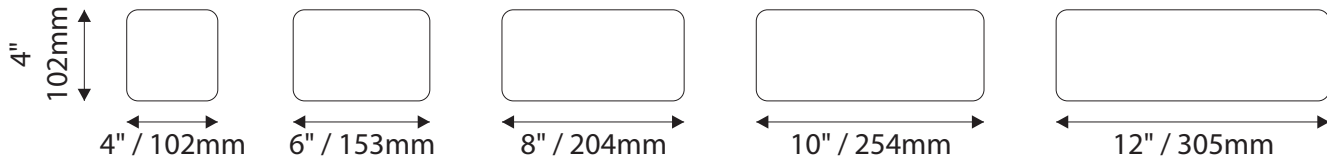

Standard Sizes

Aspen Collection

ADA Room Identification/Informational

Standard Sizes

Aspen Collection

Informational / Directional

Standard Sizes

Aspen Collection

Room Identification with Modular - Photopoly/Digital Print

Standard Sizes

Aspen Collection

Room Identification with Window

- Window Sizes available from ½" (12mm) to 5.5" (140mm)
- Windows widths are typically 1" (25mm) less the sign width
- Edge to Edge windows are available in painted signs.
- All signs come standard with a finger notch for easy removal.