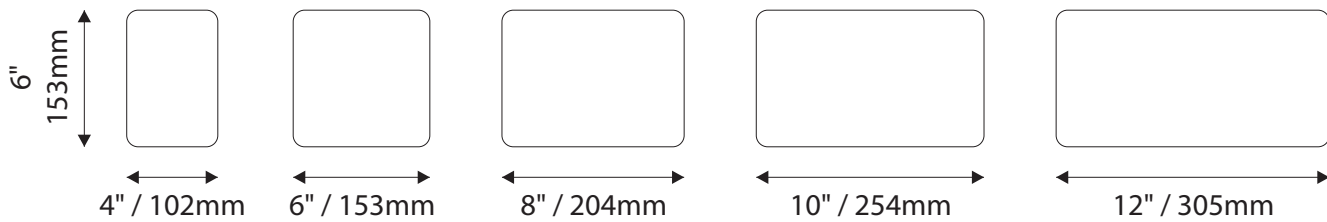

Standard Sizes

Aspen Collection

ADA Room Identification/Informational

Standard Sizes

Aspen Collection

Informational / Directional

Standard Sizes

Aspen Collection

Room Identification with Modular - Photopoly/Digital Print

Standard Sizes

Aspen Collection

Room Identification with Window

- Window Sizes available from ½" (12mm) to 5.5" (140mm)
- Windows widths are typically 1" (25mm) less the sign width
- Edge to Edge windows are available in painted signs.
- All signs come standard with a finger notch for easy removal.

- Slider Displays are available in height of 1" (25mm) , 1.5" (38mm) and 2" (51mm)
- Slider displays are 1" (25mm) less the sign width.
- Slider display are printed to match the finish of the sign face.
- All slider display text is permanent and can not be changed or updated.

Aspen Collection

Overhead Mounted

6" H/ 153mm Overheads can accommodate up to (2) lines of 2" / 51mm Text

9"H/229mm Overheads can accommodate up to (3) lines of 2" / 51mm Text

12"H/305mm Overheads can accommodate up to (4) lines of 2" / 51mm Text