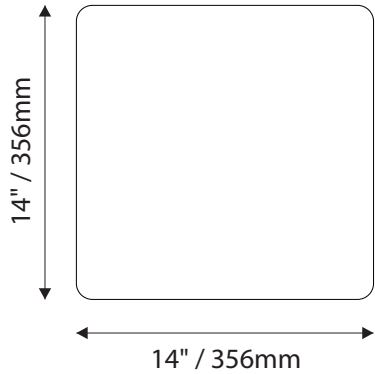

Standard Sizes

Aspen Collection

Informational / Directional