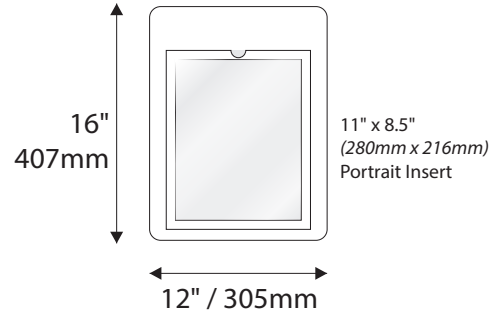

Standard Sizes

Aspen Collection

Magnetic Modular Windows