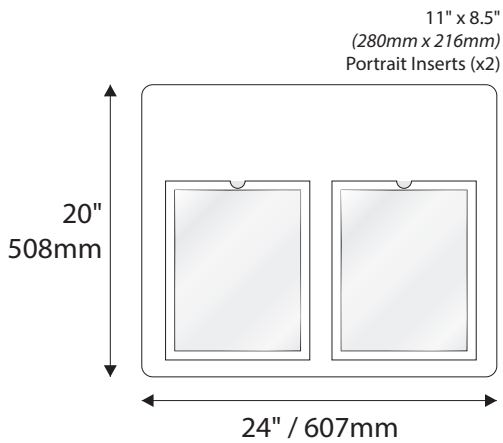

Standard Sizes

Aspen Collection

Magnetic Modular Windows