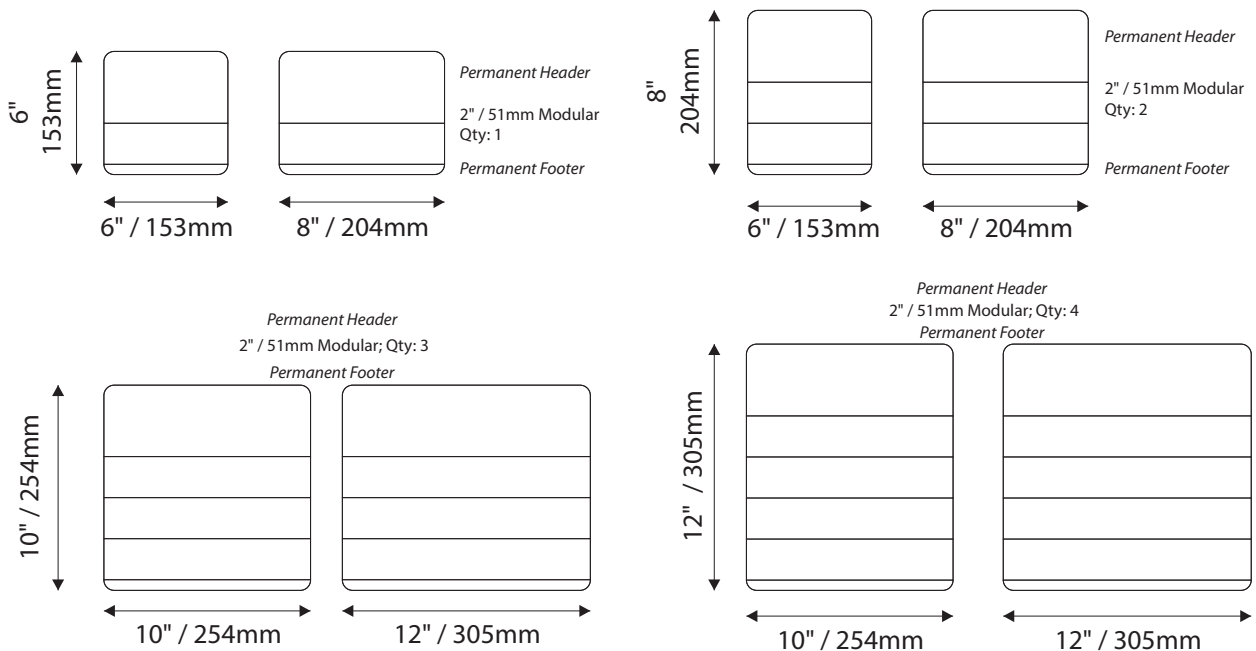

Informational / Directional

Standard Sizes

Aspen Collection

ADA Regulatory

Common Pictograms

Standard Sizes

Aspen Collection

Room Identification with Modular - Palladium Rigid Vinyl Sheet

Room Identification with Modular - Photopoly/Digital Print

Standard Sizes

Aspen Collection

Room Identification with Window

- Window Sizes available from ½" (12mm) to 5.5" (140mm)
- Windows widths are typically 1" (25mm) less the sign width
- Edge to Edge windows are available in painted signs.
- All signs come standard with a finger notch for easy removal.

- Slider Displays are available in height of 1" (25mm) , 1.5" (38mm) and 2" (51mm)
- Slider displays are 1" (25mm) less the sign width.
- Slider display are printed to match the finish of the sign face.
- All slider display text is permanent and can not be changed or updated.

Aspen Collection

Overhead Mounted

6" H/ 153mm Overheads can accommodate up to (2) lines of 2" / 51mm Text

9"H/229mm Overheads can accommodate up to (3) lines of 2" / 51mm Text

12"H/305mm Overheads can accommodate up to (4) lines of 2" / 51mm Text