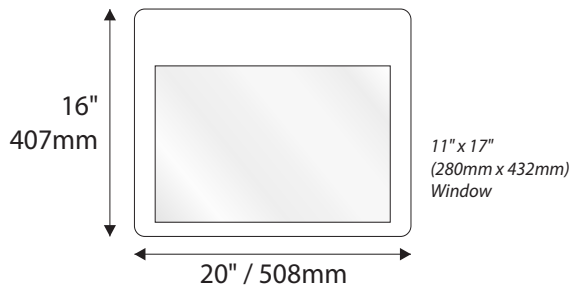

Room Identification with Modular - Photopoly/Digital Print

Standard Sizes

Aspen Collection

Room Identification with Window

- Window Sizes available from ½" (12mm) to 5.5" (140mm)
- Windows widths are typically 1" (25mm) less the sign width
- Edge to Edge windows are available in painted signs.
- All signs come standard with a finger notch for easy removal.

- Slider Displays are available in height of 1" (25mm) , 1.5" (38mm) and 2" (51mm)
- Slider displays are 1" (25mm) less the sign width.
- Slider display are printed to match the finish of the sign face.
- All slider display text is permanent and can not be changed or updated.

Magnetic Modular Windows

Standard Sizes

Aspen Collection

Informational Window Sign

Letter

Legal

Ledger/Tabloid

Standard Sizes

Aspen Collection

Overhead Mounted

6" H/ 153mm Overheads can accommodate up to (2) lines of 2" / 51mm Text

9"H/229mm Overheads can accommodate up to (3) lines of 2" / 51mm Text

12"H/305mm Overheads can accommodate up to (4) lines of 2" / 51mm Text