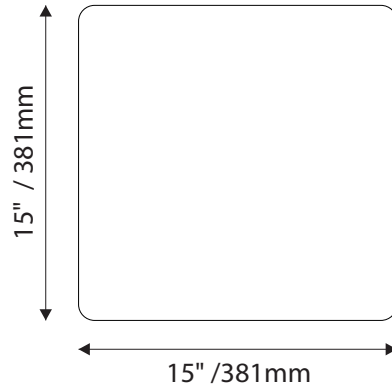

Standard Sizes

Aspen Collection

ADA Room Identification/Informational

Standard Sizes

Aspen Collection

Informational / Directional

Standard Sizes

Aspen Collection

Informational / Directional

Standard Sizes

Aspen Collection

ADA Regulatory

Common Pictograms

Standard Sizes

Aspen Collection

Room Identification with Modular - Palladium Rigid Vinyl Sheet

Room Identification with Modular - Photopoly/Digital Print

Standard Sizes

Aspen Collection

Room Identification with Window

- Window Sizes available from ½" (12mm) to 5.5" (140mm)
- Windows widths are typically 1" (25mm) less the sign width
- Edge to Edge windows are available in painted signs.
- All signs come standard with a finger notch for easy removal.

- Slider Displays are available in height of 1" (25mm) , 1.5" (38mm) and 2" (51mm)
- Slider displays are 1" (25mm) less the sign width.
- Slider display are printed to match the finish of the sign face.
- All slider display text is permanent and can not be changed or updated.