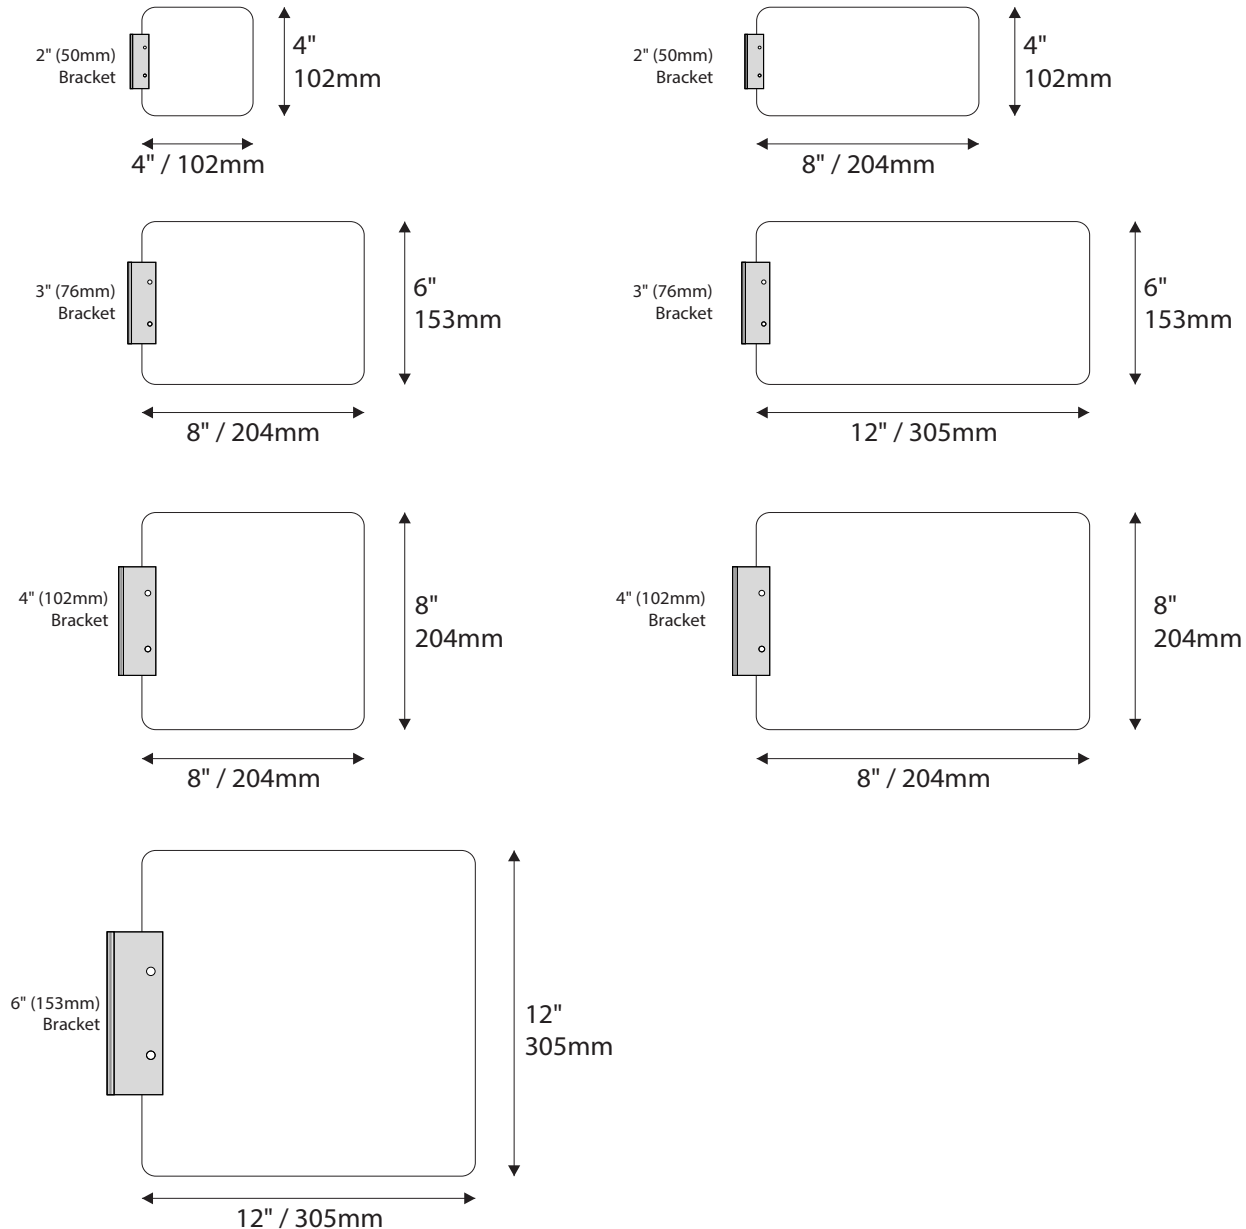

Room Identification with Modular - Photopoly/Digital Print

Standard Sizes

Aspen Collection

Room Identification with Window

- Window Sizes available from ½" (12mm) to 5.5" (140mm)
- Windows widths are typically 1" (25mm) less the sign width
- Edge to Edge windows are available in painted signs.
- All signs come standard with a finger notch for easy removal.

- Slider Displays are available in height of 1" (25mm) , 1.5" (38mm) and 2" (51mm)
- Slider displays are 1" (25mm) less the sign width.
- Slider display are printed to match the finish of the sign face.
- All slider display text is permanent and can not be changed or updated.

Aspen Collection

Overhead Mounted

6" H/ 153mm Overheads can accommodate up to (2) lines of 2" / 51mm Text

9"H/229mm Overheads can accommodate up to (3) lines of 2" / 51mm Text

12"H/305mm Overheads can accommodate up to (4) lines of 2" / 51mm Text

Standard Sizes

Aspen Collection

Projection Mounted

- All Projection Signs are double sided
- Alternate bracket sizes available upon request