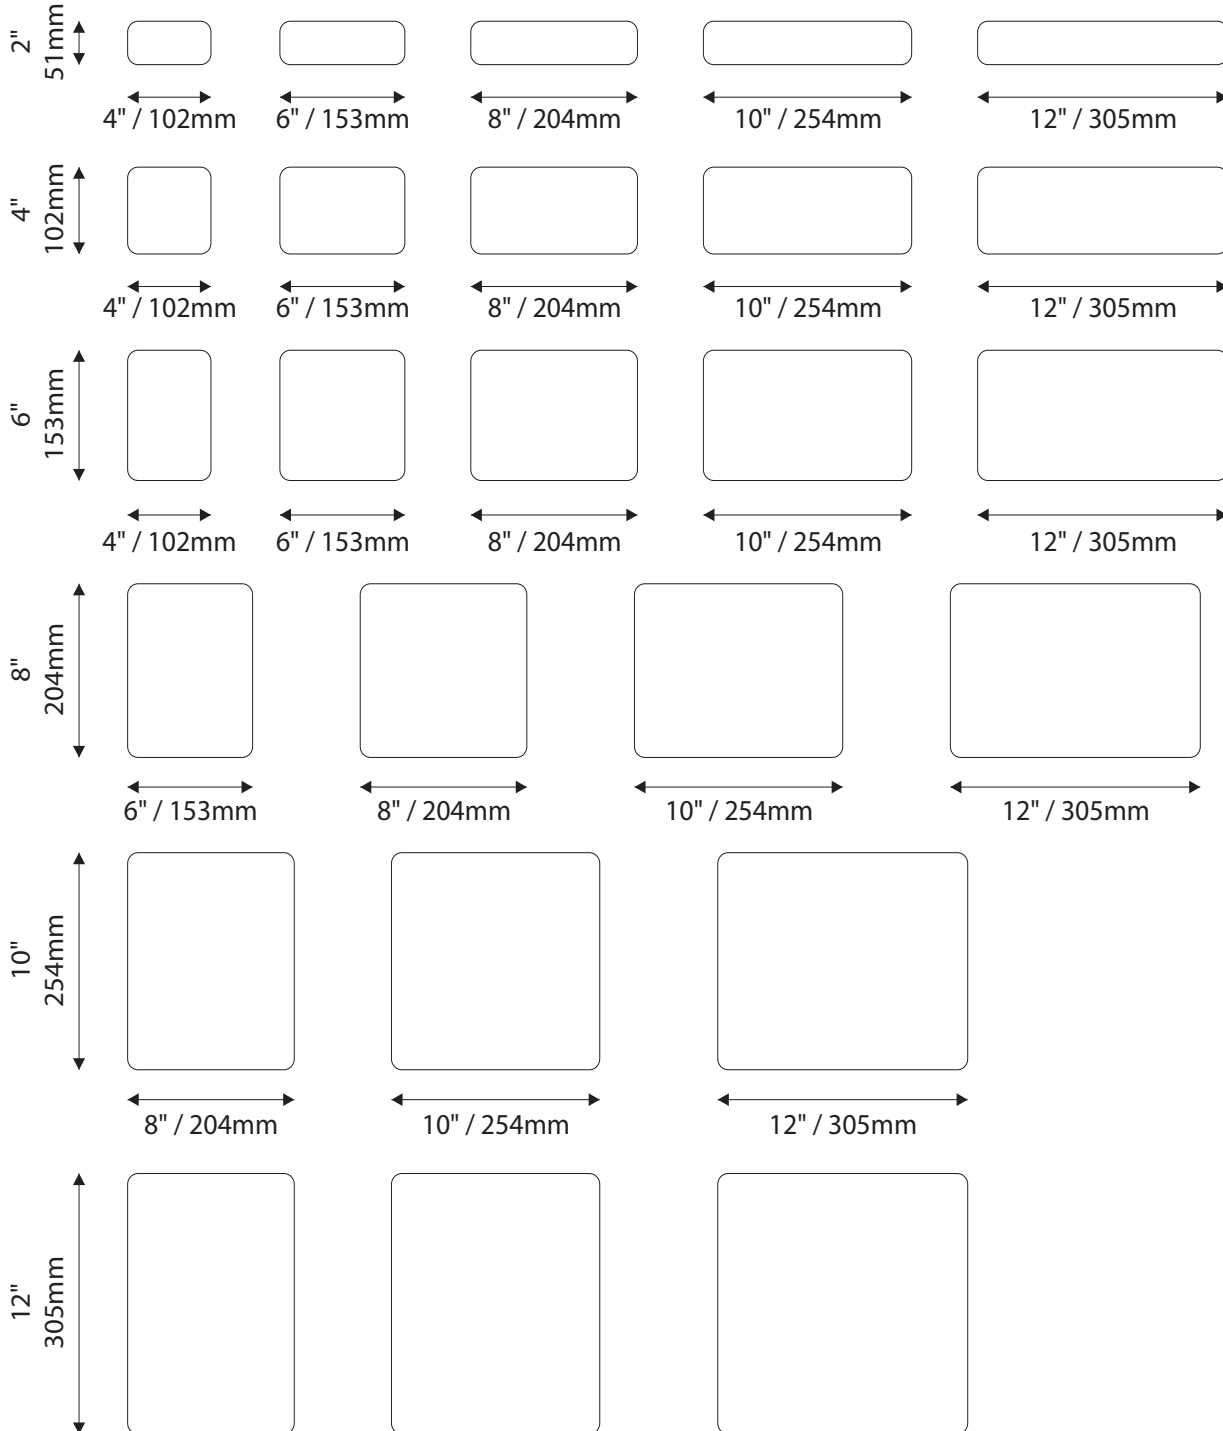

Standard Sizes

Aspen Collection

ADA Room Identification/Informational

Standard Sizes

Aspen Collection

Informational / Directional

Standard Sizes

Aspen Collection

Room Identification with Modular - Photopoly/Digital Print

Standard Sizes

Aspen Collection

Room Identification with Window

- Window Sizes available from ½" (12mm) to 5.5" (140mm)
- Windows widths are typically 1" (25mm) less the sign width
- Edge to Edge windows are available in painted signs.
- All signs come standard with a finger notch for easy removal.

- Slider Displays are available in height of 1" (25mm) , 1.5" (38mm) and 2" (51mm)
- Slider displays are 1" (25mm) less the sign width.
- Slider display are printed to match the finish of the sign face.
- All slider display text is permanent and can not be changed or updated.

Standard Sizes

Aspen Collection

Projection Mounted

- All Projection Signs are double sided
- Alternate bracket sizes available upon request