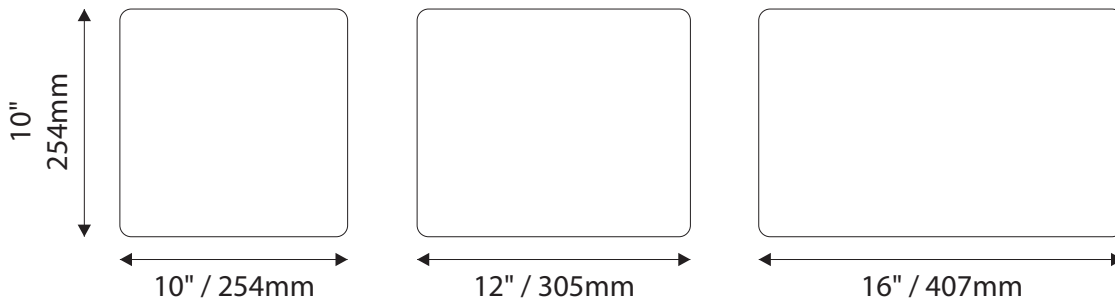

Standard Sizes

Aspen Collection

ADA Room Identification/Informational

Standard Sizes

Aspen Collection

Informational / Directional

Standard Sizes

Aspen Collection

Informational / Directional

Standard Sizes

Aspen Collection

ADA Regulatory

Common Pictograms

Standard Sizes

Aspen Collection

Room Identification with Modular - Palladium Rigid Vinyl Sheet

Room Identification with Modular - Photopoly/Digital Print

Standard Sizes

Aspen Collection

Room Identification with Window

- Window Sizes available from ½" (12mm) to 5.5" (140mm)
- Windows widths are typically 1" (25mm) less the sign width
- Edge to Edge windows are available in painted signs.
- All signs come standard with a finger notch for easy removal.

- Slider Displays are available in height of 1" (25mm) , 1.5" (38mm) and 2" (51mm)
- Slider displays are 1" (25mm) less the sign width.
- Slider display are printed to match the finish of the sign face.
- All slider display text is permanent and can not be changed or updated.