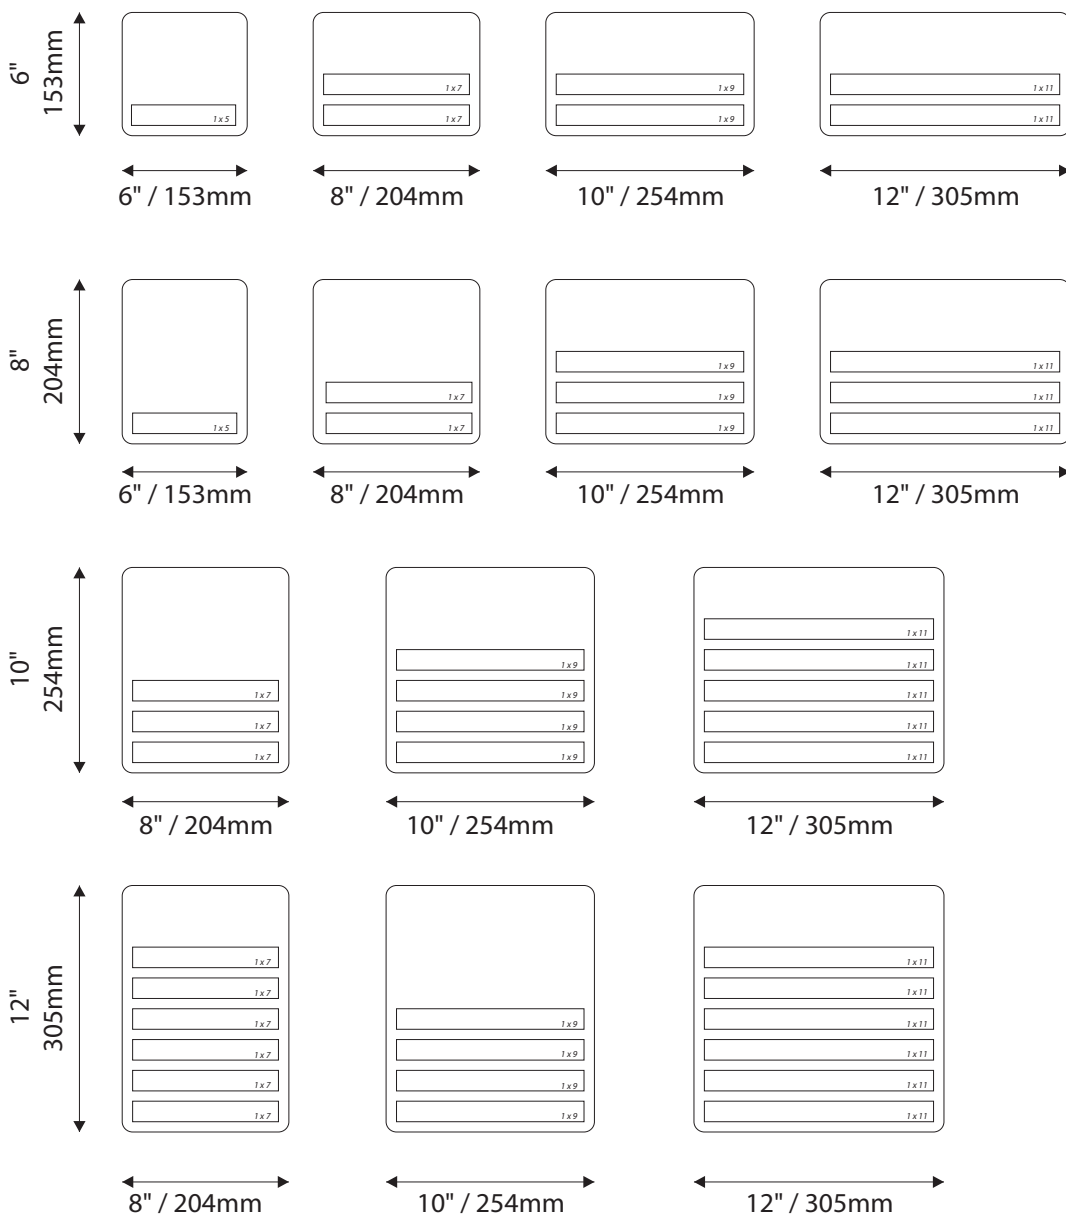

Informational / Directional

Standard Sizes

Aspen Collection

ADA Regulatory

Common Pictograms

Standard Sizes

Aspen Collection

Room Identification with Modular - Palladium Rigid Vinyl Sheet

Room Identification with Modular - Photopoly/Digital Print

Standard Sizes

Aspen Collection

Room Identification with Window

- Window Sizes available from ½" (12mm) to 5.5" (140mm)
- Windows widths are typically 1" (25mm) less the sign width
- Edge to Edge windows are available in painted signs.
- All signs come standard with a finger notch for easy removal.

- Slider Displays are available in height of 1" (25mm) , 1.5" (38mm) and 2" (51mm)
- Slider displays are 1" (25mm) less the sign width.
- Slider display are printed to match the finish of the sign face.
- All slider display text is permanent and can not be changed or updated.

Aspen Collection

Overhead Mounted

6" H/ 153mm Overheads can accommodate up to (2) lines of 2" / 51mm Text

9"H/229mm Overheads can accommodate up to (3) lines of 2" / 51mm Text

12"H/305mm Overheads can accommodate up to (4) lines of 2" / 51mm Text