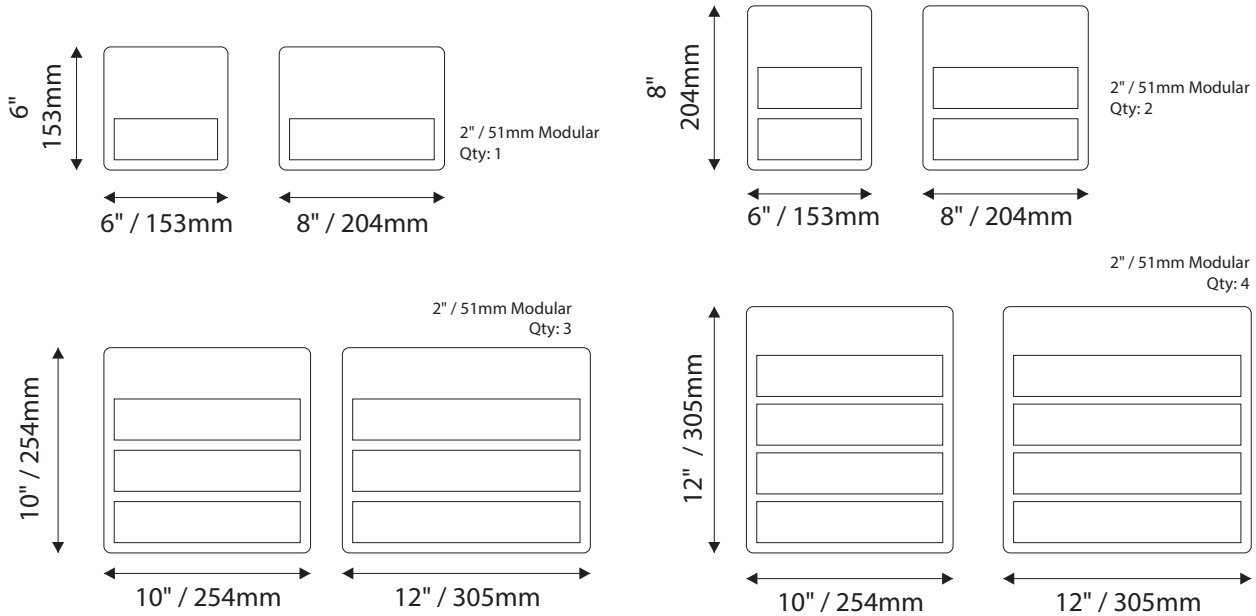

Informational / Directional

Standard Sizes

Aspen Collection

ADA Regulatory

Common Pictograms

Standard Sizes

Aspen Collection

Room Identification with Modular - Palladium Rigid Vinyl Sheet

Room Identification with Modular - Photopoly/Digital Print

Standard Sizes

Aspen Collection

Room Identification with Window

- Window Sizes available from ½" (12mm) to 5.5" (140mm)
- Windows widths are typically 1" (25mm) less the sign width
- Edge to Edge windows are available in painted signs.
- All signs come standard with a finger notch for easy removal.

- Slider Displays are available in height of 1" (25mm) , 1.5" (38mm) and 2" (51mm)
- Slider displays are 1" (25mm) less the sign width.
- Slider display are printed to match the finish of the sign face.
- All slider display text is permanent and can not be changed or updated.

Aspen Collection

Overhead Mounted

6" H/ 153mm Overheads can accommodate up to (2) lines of 2" / 51mm Text

9"H/229mm Overheads can accommodate up to (3) lines of 2" / 51mm Text

12"H/305mm Overheads can accommodate up to (4) lines of 2" / 51mm Text