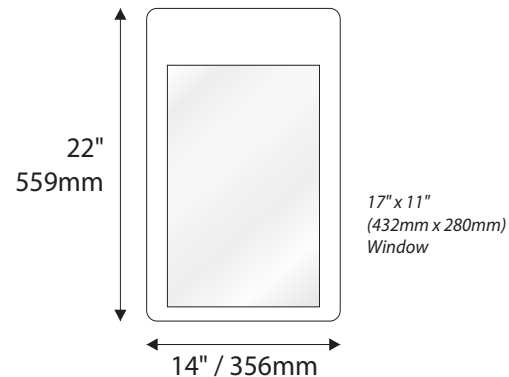

Room Identification with Modular - Photopoly/Digital Print

Standard Sizes

Aspen Collection

Room Identification with Window

- Window Sizes available from ½" (12mm) to 5.5" (140mm)
- Windows widths are typically 1" (25mm) less the sign width
- Edge to Edge windows are available in painted signs.
- All signs come standard with a finger notch for easy removal.

- Slider Displays are available in height of 1" (25mm) , 1.5" (38mm) and 2" (51mm)
- Slider displays are 1" (25mm) less the sign width.
- Slider display are printed to match the finish of the sign face.
- All slider display text is permanent and can not be changed or updated.

Magnetic Modular Windows

Standard Sizes

Aspen Collection

Informational Window Sign

Letter

Legal

Ledger/Tabloid

Standard Sizes

Aspen Collection

Overhead Mounted

6" H/ 153mm Overheads can accommodate up to (2) lines of 2" / 51mm Text

9"H/229mm Overheads can accommodate up to (3) lines of 2" / 51mm Text

12"H/305mm Overheads can accommodate up to (4) lines of 2" / 51mm Text