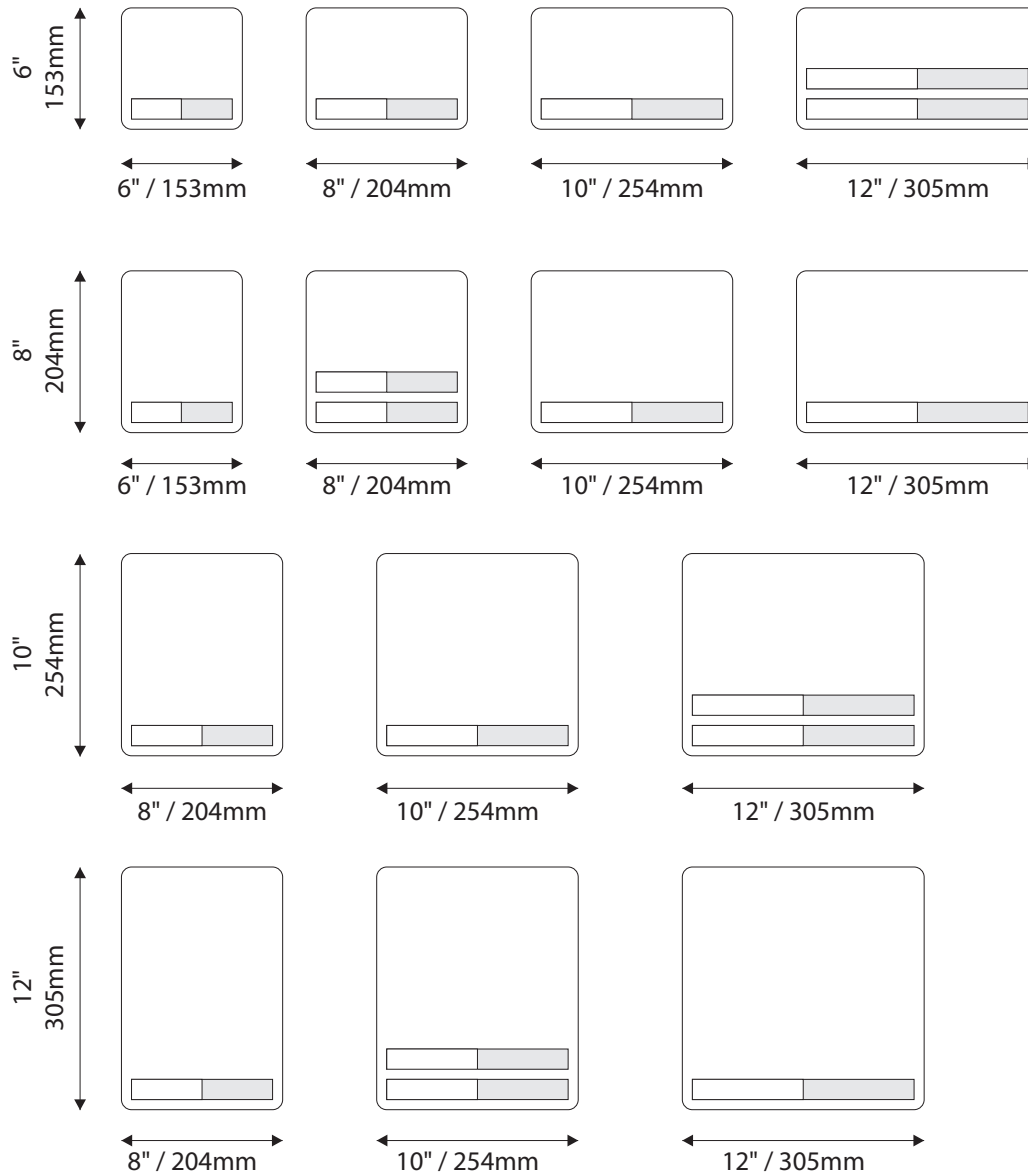

Room Identification with Modular - Photopoly/Digital Print

Standard Sizes

Aspen Collection

Room Identification with Window

- Window Sizes available from ½" (12mm) to 5.5" (140mm)
- Windows widths are typically 1" (25mm) less the sign width
- Edge to Edge windows are available in painted signs.
- All signs come standard with a finger notch for easy removal.

- Slider Displays are available in height of 1" (25mm) , 1.5" (38mm) and 2" (51mm)
- Slider displays are 1" (25mm) less the sign width.
- Slider display are printed to match the finish of the sign face.
- All slider display text is permanent and can not be changed or updated.

Aspen Collection

Overhead Mounted

6" H/ 153mm Overheads can accommodate up to (2) lines of 2" / 51mm Text

9"H/229mm Overheads can accommodate up to (3) lines of 2" / 51mm Text

12"H/305mm Overheads can accommodate up to (4) lines of 2" / 51mm Text

Standard Sizes

Aspen Collection

Projection Mounted

- All Projection Signs are double sided
- Alternate bracket sizes available upon request