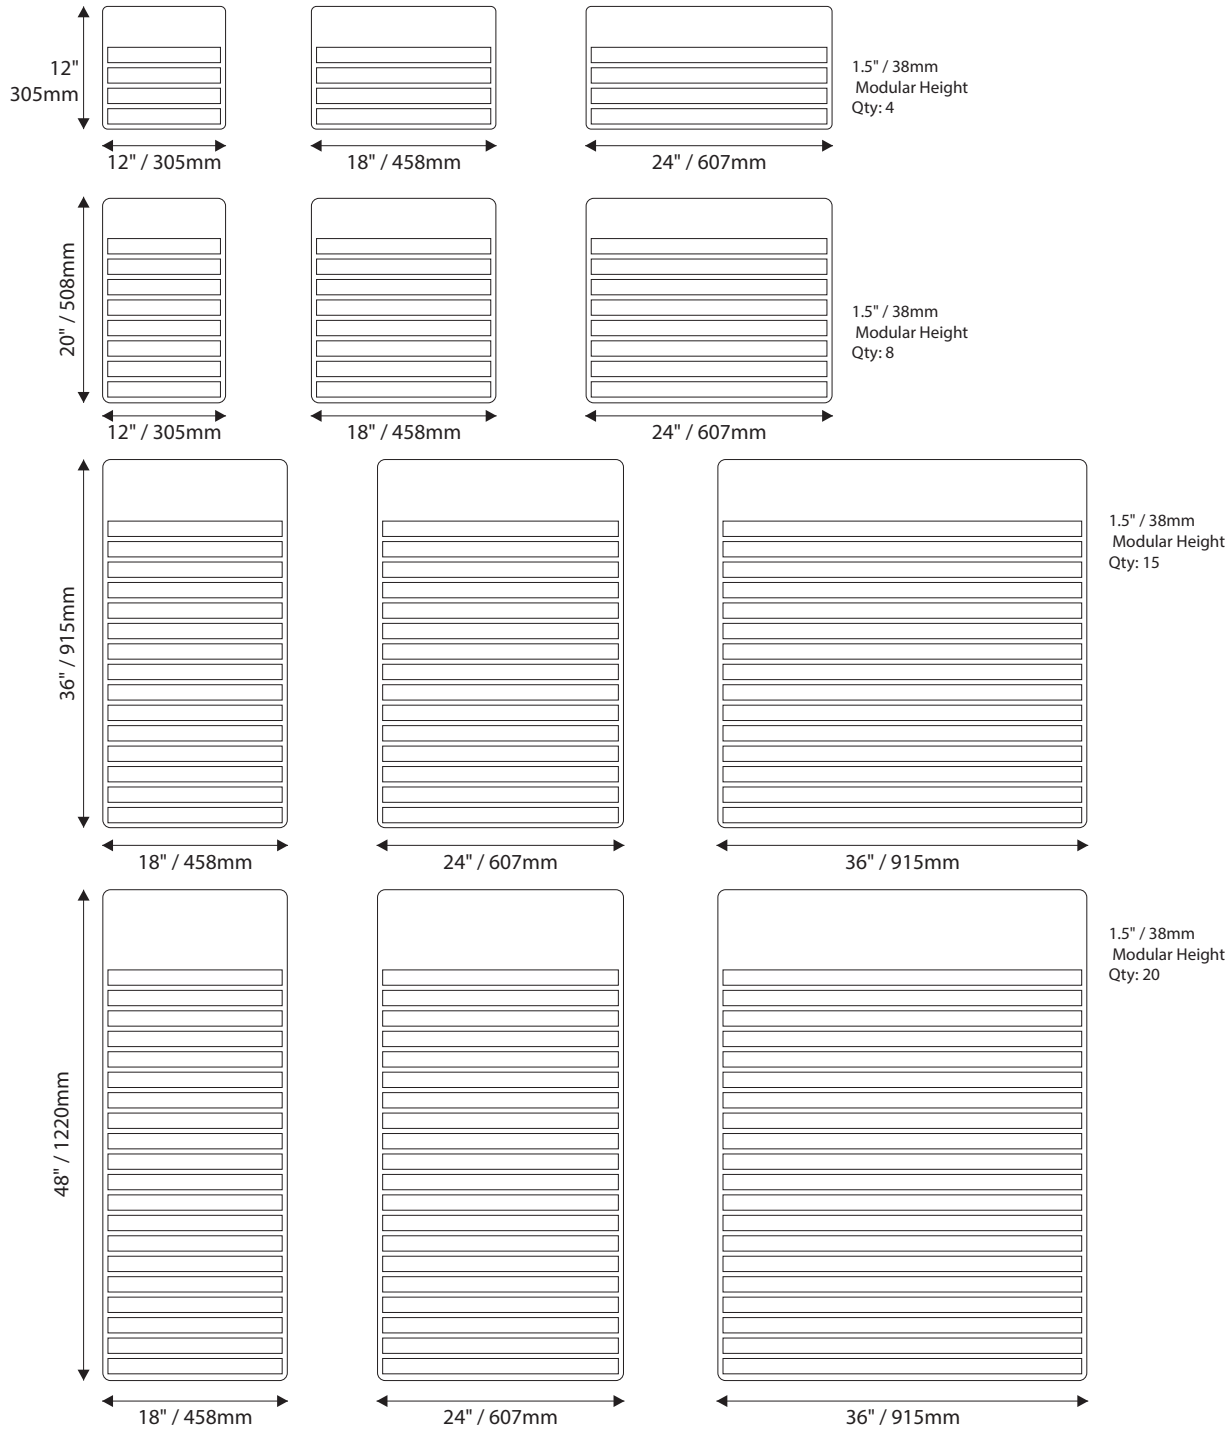

Standard Sizes

Aspen Collection

Directories - Palladium Rigid Vinyl Sheet