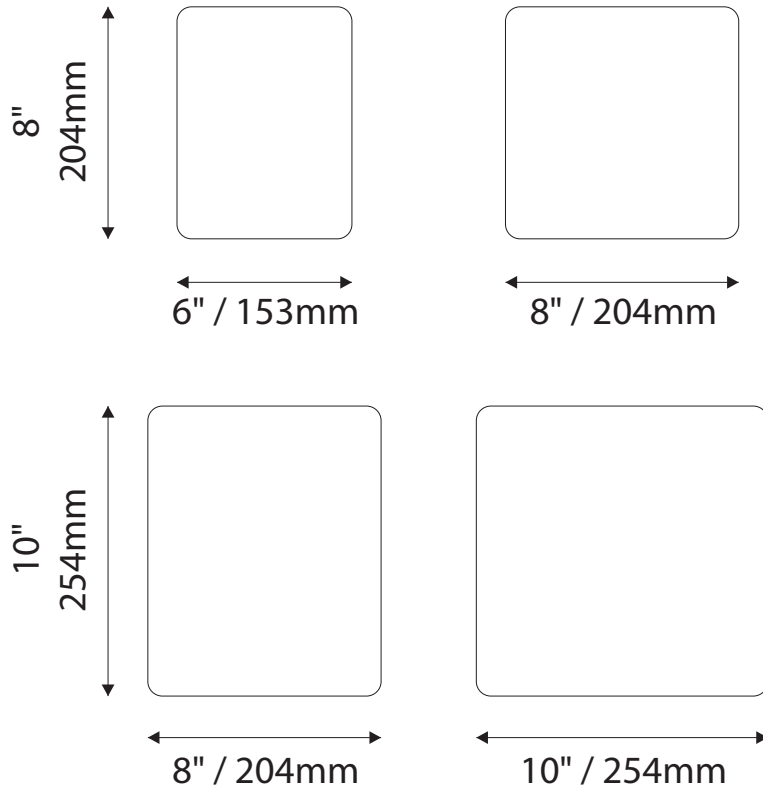

Standard Sizes

Aspen Collection

ADA Room Identification/Informational

Standard Sizes

Aspen Collection

Informational / Directional

Standard Sizes

Aspen Collection

Informational / Directional

Standard Sizes

Aspen Collection

ADA Regulatory

Common Pictograms

Standard Sizes

Aspen Collection

Room Identification with Modular - Palladium Rigid Vinyl Sheet

Room Identification with Modular - Photopoly/Digital Print

Standard Sizes

Aspen Collection

Room Identification with Window

- Window Sizes available from ½" (12mm) to 5.5" (140mm)
- Windows widths are typically 1" (25mm) less the sign width
- Edge to Edge windows are available in painted signs.
- All signs come standard with a finger notch for easy removal.

- Slider Displays are available in height of 1" (25mm) , 1.5" (38mm) and 2" (51mm)
- Slider displays are 1" (25mm) less the sign width.
- Slider display are printed to match the finish of the sign face.
- All slider display text is permanent and can not be changed or updated.