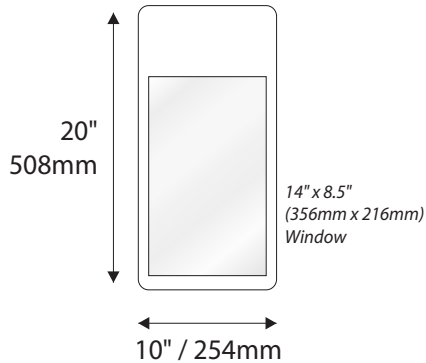

Room Identification with Modular - Photopoly/Digital Print

Standard Sizes

Aspen Collection

Room Identification with Window

- Window Sizes available from ½" (12mm) to 5.5" (140mm)
- Windows widths are typically 1" (25mm) less the sign width
- Edge to Edge windows are available in painted signs.
- All signs come standard with a finger notch for easy removal.

- Slider Displays are available in height of 1" (25mm) , 1.5" (38mm) and 2" (51mm)
- Slider displays are 1" (25mm) less the sign width.
- Slider display are printed to match the finish of the sign face.
- All slider display text is permanent and can not be changed or updated.

Magnetic Modular Windows

Standard Sizes

Aspen Collection

Informational Window Sign

Letter

Legal

Ledger/Tabloid

Standard Sizes

Aspen Collection

Overhead Mounted

6" H/ 153mm Overheads can accommodate up to (2) lines of 2" / 51mm Text

9"H/229mm Overheads can accommodate up to (3) lines of 2" / 51mm Text

12"H/305mm Overheads can accommodate up to (4) lines of 2" / 51mm Text