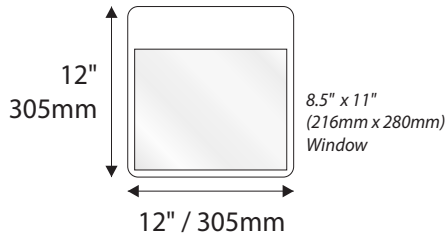

Room Identification with Modular - Photopoly/Digital Print

Standard Sizes

Aspen Collection

Room Identification with Window

- Window Sizes available from ½" (12mm) to 5.5" (140mm)
- Windows widths are typically 1" (25mm) less the sign width
- Edge to Edge windows are available in painted signs.
- All signs come standard with a finger notch for easy removal.

- Slider Displays are available in height of 1" (25mm) , 1.5" (38mm) and 2" (51mm)
- Slider displays are 1" (25mm) less the sign width.
- Slider display are printed to match the finish of the sign face.
- All slider display text is permanent and can not be changed or updated.

Magnetic Modular Windows

Standard Sizes

Aspen Collection

Informational Window Sign

Letter

Legal

Ledger/Tabloid

Standard Sizes

Aspen Collection

Overhead Mounted

6" H/ 153mm Overheads can accommodate up to (2) lines of 2" / 51mm Text

9"H/229mm Overheads can accommodate up to (3) lines of 2" / 51mm Text

12"H/305mm Overheads can accommodate up to (4) lines of 2" / 51mm Text