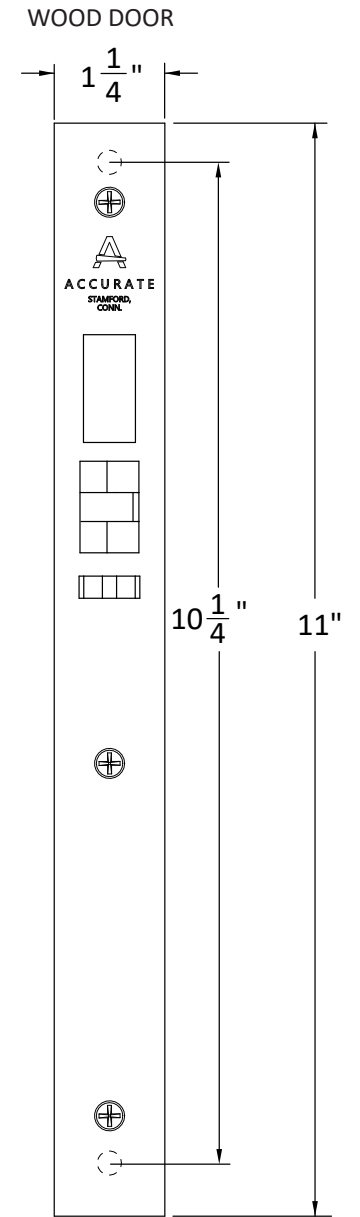

Backset 2 1/2", 2 3/4".
Larger/custom backsets available.

1 3/4" THICK DOOR MINIMUM

1 3/4" THICK DOOR MINIMUM

CAPE COD SYSTEMS CORPORATION
TEL. 1-888-227-8555

www.capecodsystems.com

M9134ELR- Motor Drive Electrified Latch
Retraction Mortise Lock With Deadbolt

Spec.M9134ELR