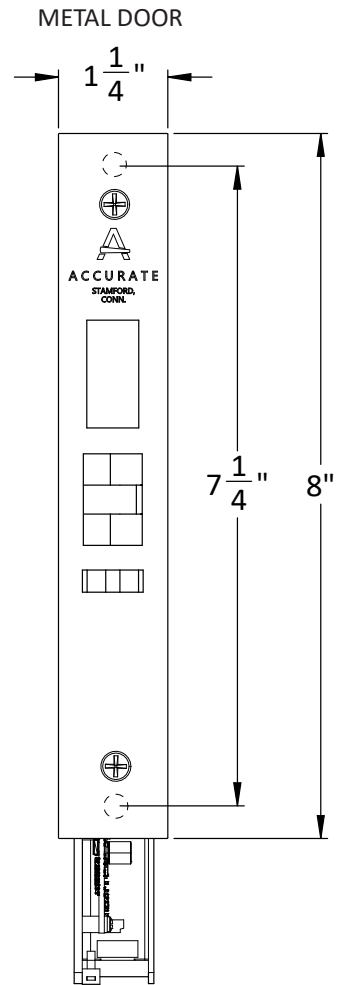

Backset 2 1/2", 2 3/4".
Larger/custom backsets available.

1 3/4" THICK DOOR MINIMUM

1 3/4" THICK DOOR MINIMUM

CAPE COD SYSTEMS CORPORATION
TEL. 1-888-227-8555

www.capecodsystems.com

M9134ELR- Motor Drive Electrified Latch
Retraction Mortise Lock With Deadbolt

Spec.M9134ELR