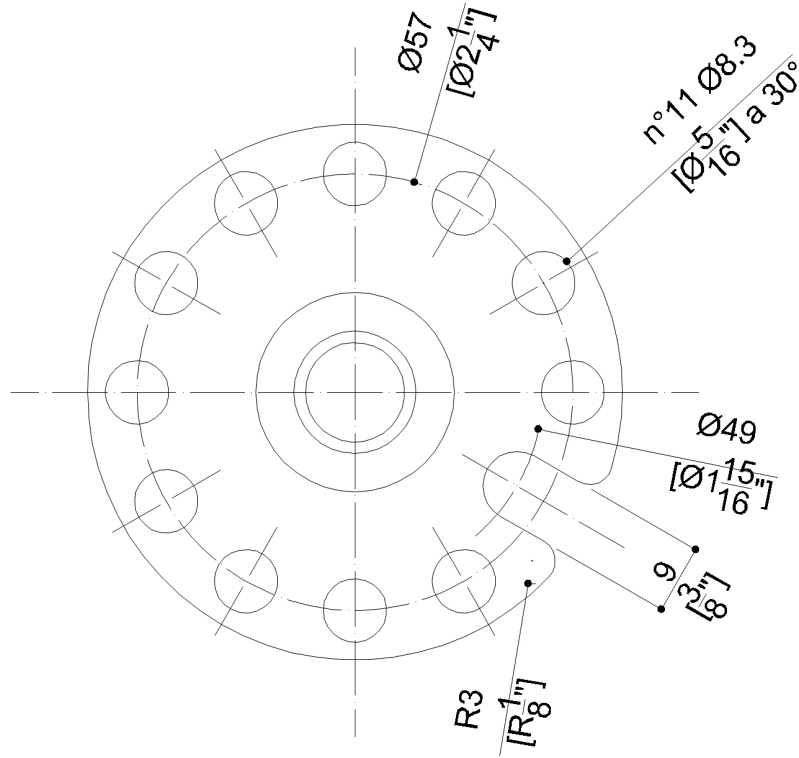

G02JAS01XX Series Maxima

12" straight grab bar, zinc-plated steel pipe, coated with 3mm anti-microbial vinyl, 11-hole concealed mounting flange.

Mounting hardware supplied for wood stud installation.

Product Data

Overall Dimensions (Inch.)	15-3/16x2-7/8x3-1/8
Net Weight (lbs.)	2.2

Installation Hardware Details

Stainless steel screw	TSP 5x60 Inox
-----------------------	---------------

Packaging Details

Package	LDPE bag in cardboard box
Package dimensions (Inch.)	15-3/8 x 3-1/2 x 3-11/16
Weight with Packaging (lbs.)	2.87

G02JAS01XX Series Maxima

Y88JKS12

AISI 304 stainless steel fixing plate

Available Finishes (xx)

B1 Blue	B2 Light blue	D1 Black
D2 Greystone	D4 Dark Gray	G1 Green
G2 Light Green	I1 Ivory	I2 Biscuit
P4 Prune	R1 Vivid Red	W1 White
Y1 Yellow Sun	Y3 Light Yellow	