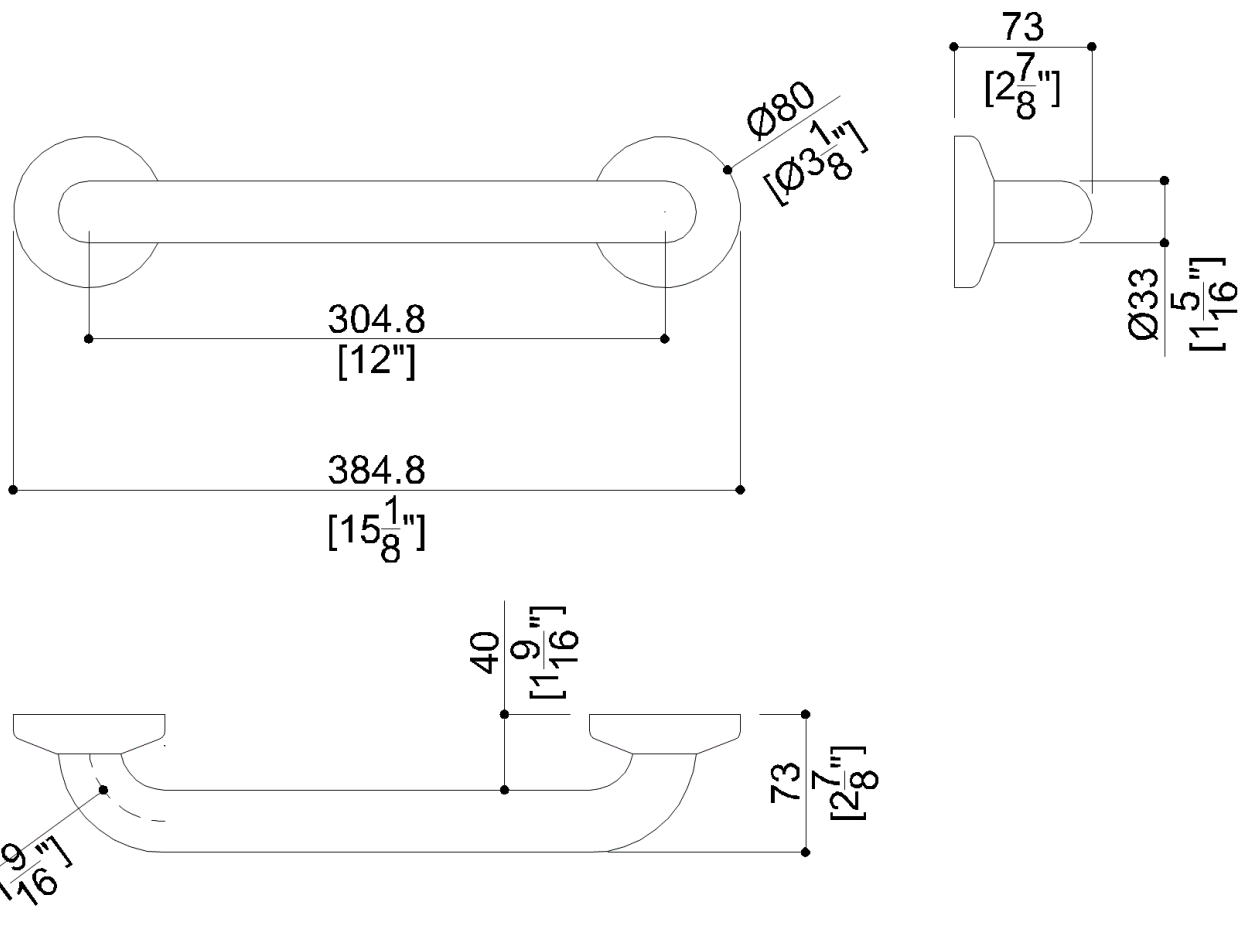

G02JAS01XX Series Maxima

12" straight grab bar, zinc-plated steel pipe, coated with 3mm anti-microbial vinyl, 11-hole concealed mounting flange.

Mounting hardware supplied for wood stud installation.

Product Data

Overall Dimensions (Inch.)	15-3/16x2-7/8x3-1/8
Net Weight (lbs.)	2.2

Installation Hardware Details

Stainless steel screw	TSP 5x60 Inox
-----------------------	---------------

Packaging Details

Package	LDPE bag in cardboard box
Package dimensions (Inch.)	15-3/8 x 3-1/2 x 3-11/16
Weight with Packaging (lbs.)	2.87

G02JAS01XX Series Maxima

Y88JKS12

AISI 304 stainless steel fixing plate

Available Finishes (xx)

B1 Blue	B2 Light blue	D1 Black
D2 Greystone	D4 Dark Gray	G1 Green
G2 Light Green	I1 Ivory	I2 Biscuit
P4 Prune	R1 Vivid Red	W1 White
Y1 Yellow Sun	Y3 Light Yellow	