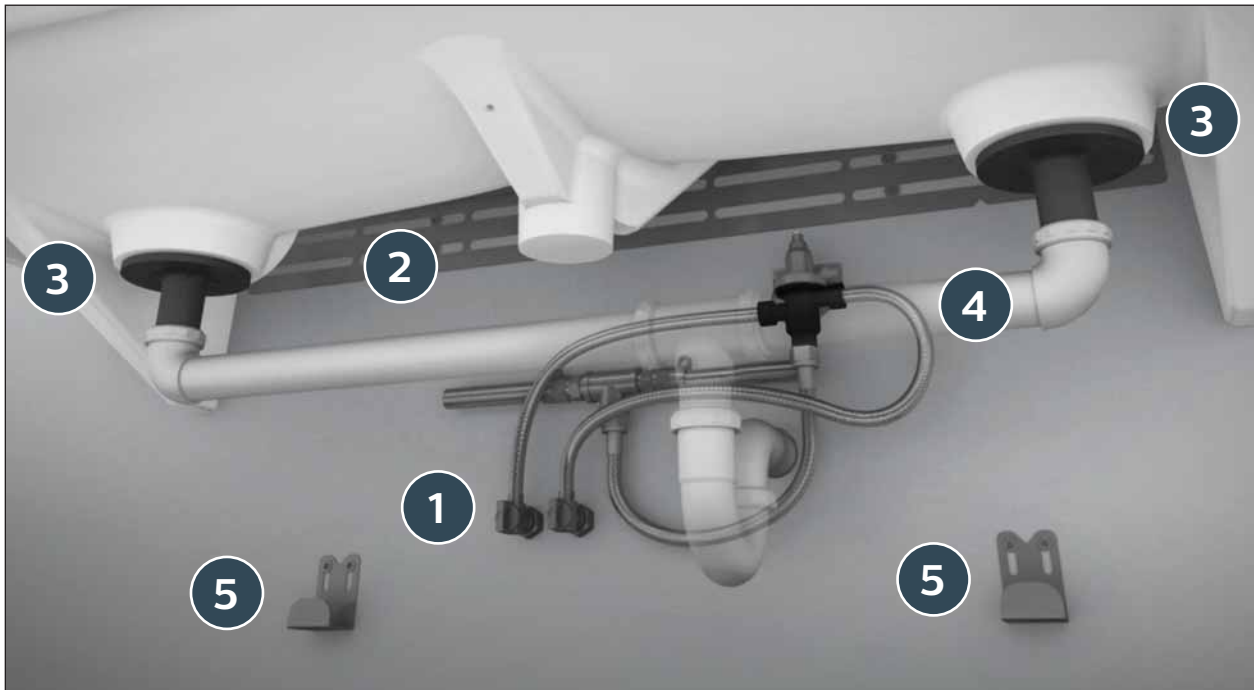

One Specification

Cast-formed Basins

Terreon®

TERREON® SOLID SURFACE

Terreon® solid surface and Terreon®RE recycled solid surface last a lifetime and can easily be repaired and renewed, thus minimizing the need for replacement or disposal. Terreon is a nonporous material which means that it will not support the growth of mold, mildew or bacteria, all substances that can adversely affect indoor air quality. Terreon is certified to meet the highest industry quality and performance standards for solid surface materials.

MAXIMUM DESIGN FLEXIBILITY

Express lavatory decks are available in a suite of designs and full line of colors to provide flexibility for a variety of applications — schools, retail, office buildings, government facilities and transit centers. Single-station models are also a great fit for high traffic single user toilet rooms in convenience stores and fast casual restaurants.

Fewer plumbing connections and unique mounting features make Express lavs easy to install for new construction or retrofit projects.

- 1 Single set of supplies and single drain rough-in
- 2 Unique mounting plate speeds up installation
- 3 Integral mounting supports eliminate in-wall carriers
- 4 Valve, supply and drain assemblies included
- 5 Custom brackets allow for swing down access panel to easily service and maintain components

1, 2 and 3 person models.

Express TLX-2 with Verge Crestt soap and faucet pair in brushed brass

ELX SERIES

Contoured design with integral divider for personal space.

Available with or without integral backsplash.