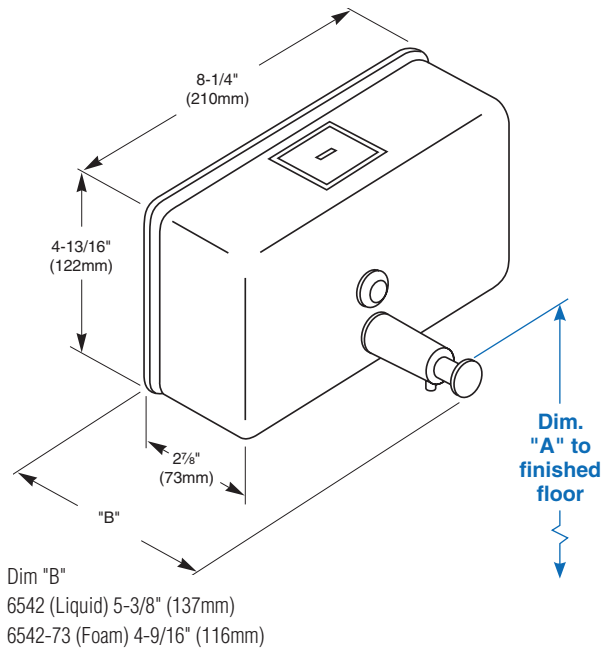

Verify all rough-in dimensions prior to installation. Secure separate mounting bracket to wall. Slide dispenser into place and secure locking screw through filler hole.

Guide Specification

Surface-mounted soap dispenser shall be fabricated of 20 gauge satin finish stainless steel. Dispenser shall have completely concealed mounting, vandal-resistant filler hole cover and sight gauge. Push-in corrosion-resistant soap valve. Capacity: 40-oz. liquid or bulk foam soap. Requires less than 5 lbs. of force to dispense soap.

Overall dimensions: 8-1/4"W x 4-13/16"H x 2-7/8"D.

ADA Compliant

- Consult local and national accessibility codes for proper installation guidelines.
- Conformity and compliance to local and national codes is the responsibility of the installer.

Service Kits

Liquid Soap Valve - P15-408
 Foam Soap Valve - P15-510

Dim. "A" Key Surface:	For Dim. "A"	Top of Unit	Bottom of Unit
Push button top to finished floor	40" (1016mm)	43 1/4" (1099mm)	38 3/8" (975mm)
	38" (965mm)	41 1/4" (1048mm)	36 3/8" (924mm)
	36" (914mm)	39 1/4" (997mm)	34 3/8" (873mm)
	34" (864mm)	37 1/4" (946mm)	32 3/8" (822mm)
Rough wall opening:			
Surface-Mount:	No rough opening, see overall dimensions		