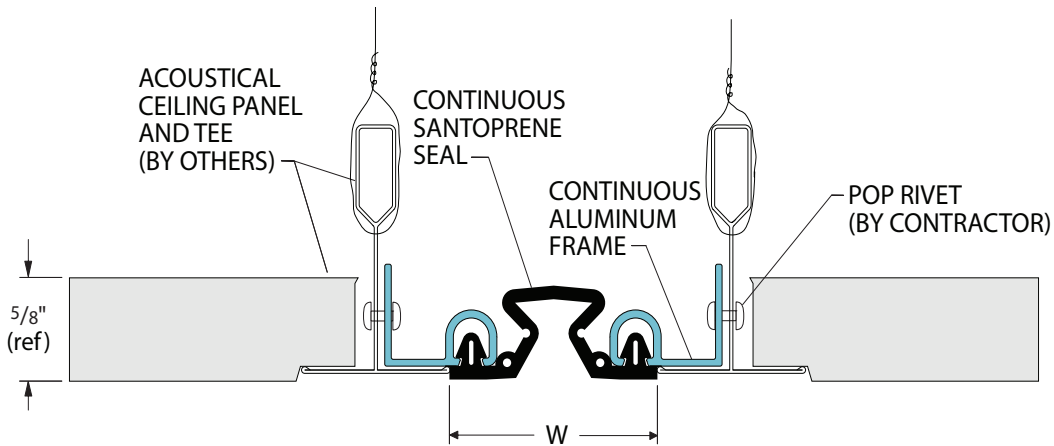

115 Series

A24 - Ceiling to Ceiling

A18 - Wall to Ceiling

Movement Rating ± 50%

Product
Guide

- ▶ Model **115** frame pop rivets to T-Bar profile in suspended ceiling system
- ▶ Bellows seal allows for seismic movement
- ▶ Standard seal colors: black, beige, gray, off white and bright white. Custom colors available upon request.

Application	System	W		H1		H2		S		B		Movement +/-			
		Joint Width		Frame Height 1		Height 2		Sightline		Blockout		Horizontal		Vertical	
		US	mm	US	mm	US	mm	US	mm	US	mm	US	mm	US	mm
Ceiling/Ceiling	115-A24-050	2"	51	*	*	*	*	2"	51	*	*	1"	25	1"	25
	115-A24-075	3"	76	*	*	*	*	3"	76	*	*	1 1/2"	38	1 1/2"	38
	115-A24-100	4"	102	*	*	*	*	4"	102	*	*	2"	51	2"	51
	115-A24-125	5"	127	*	*	*	*	5"	127	*	*	2 1/2"	64	2 1/2"	64
	115-A24-150	6"	152	*	*	*	*	6"	152	*	*	3"	76	3"	76
Wall/Ceiling	115-A18-050	2"	51	*	*	*	*	2"	51	*	*	1"	25	1"	25
	115-A18-075	3"	76	*	*	*	*	3"	76	*	*	1 1/2"	38	1 1/2"	38
	115-A18-100	4"	102	*	*	*	*	4"	102	*	*	2"	51	2"	51
	115-A18-125	5"	127	*	*	*	*	5"	127	*	*	2 1/2"	64	2 1/2"	64
	115-A18-150	6"	152	*	*	*	*	6"	152	*	*	3"	76	3"	76

May be available in larger widths, please contact InPro Corporation for more details.

115 Series

Acoustical Ceiling Systems

115-A24
Ceiling/Ceiling
(2" (50mm) system shown)

115-A18
Ceiling/Wall
(2" (50mm) system shown)