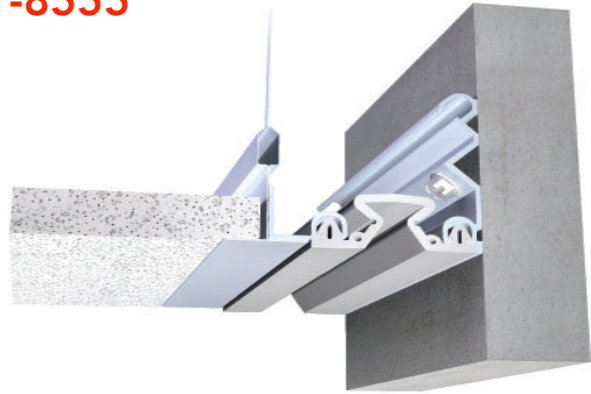

115 Series

A24 - Ceiling to Ceiling

A18 - Wall to Ceiling

Movement Rating ± 50%

Product
Guide

- ▶ Model **115** frame pop rivets to T-Bar profile in suspended ceiling system
- ▶ Bellows seal allows for seismic movement
- ▶ Standard seal colors: black, beige, gray, off white and bright white. Custom colors available upon request.

Application	System	W		H1		H2		S		B		Movement +/-			
		Joint Width		Frame Height 1		Height 2		Sightline		Blockout		Horizontal		Vertical	
		US	mm	US	mm	US	mm	US	mm	US	mm	US	mm	US	mm
Ceiling/Ceiling	115-A24-050	2"	51	*	*	*	*	2"	51	*	*	1"	25	1"	25
	115-A24-075	3"	76	*	*	*	*	3"	76	*	*	1 1/2"	38	1 1/2"	38
	115-A24-100	4"	102	*	*	*	*	4"	102	*	*	2"	51	2"	51
	115-A24-125	5"	127	*	*	*	*	5"	127	*	*	2 1/2"	64	2 1/2"	64
	115-A24-150	6"	152	*	*	*	*	6"	152	*	*	3"	76	3"	76
Wall/Ceiling	115-A18-050	2"	51	*	*	*	*	2"	51	*	*	1"	25	1"	25
	115-A18-075	3"	76	*	*	*	*	3"	76	*	*	1 1/2"	38	1 1/2"	38
	115-A18-100	4"	102	*	*	*	*	4"	102	*	*	2"	51	2"	51
	115-A18-125	5"	127	*	*	*	*	5"	127	*	*	2 1/2"	64	2 1/2"	64
	115-A18-150	6"	152	*	*	*	*	6"	152	*	*	3"	76	3"	76

May be available in larger widths, please contact InPro Corporation for more details.

115 Series

Acoustical Ceiling Systems

115-A24
Ceiling/Ceiling
(2" (50mm) system shown)

115-A18
Ceiling/Wall
(2" (50mm) system shown)