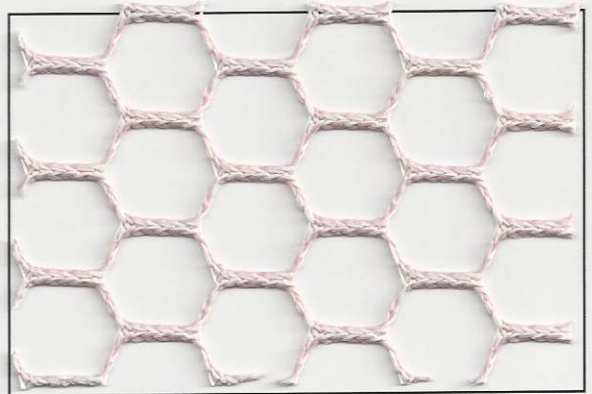

# 1/2" #50 NYLON MESH

100% Nylon With Flame Retardant Finish

WHITE

BONE

BLUE

ROSE

GREEN

PEACH

- Nylon is joined to curtain with 2 needle quadruple thick lockstitch seams.
- Standard Nylon mesh tops are 20" high. Other heights are available.
- Top hems triple thick with rustproof grommets - 6 inches on centers.