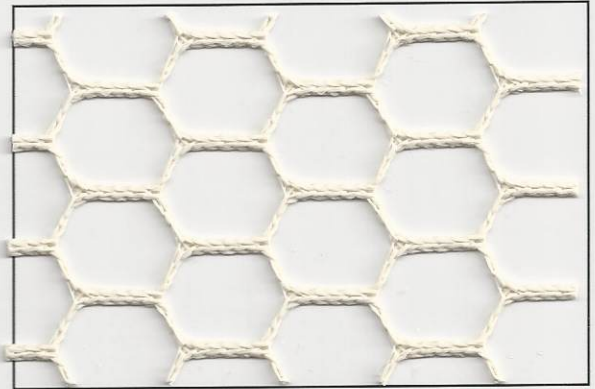

# 1/2" #50 NYLON MESH

100% Nylon With Flame Retardant Finish

WHITE

BONE

BLUE

ROSE

GREEN

PEACH

- Nylon is joined to curtain with 2 needle quadruple thick lockstitch seams.
- Standard Nylon mesh tops are 20" high. Other heights are available.
- Top hems triple thick with rustproof grommets - 6 inches on centers.