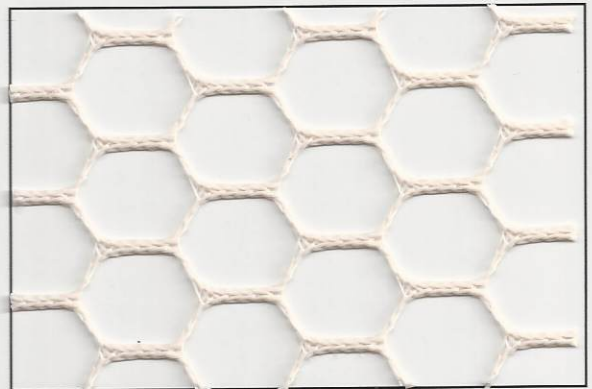

# 1/2" #50 NYLON MESH

100% Nylon With Flame Retardant Finish

WHITE

BONE

BLUE

ROSE

GREEN

PEACH

- Nylon is joined to curtain with 2 needle quadruple thick lockstitch seams.
- Standard Nylon mesh tops are 20" high. Other heights are available.
- Top hems triple thick with rustproof grommets - 6 inches on centers.