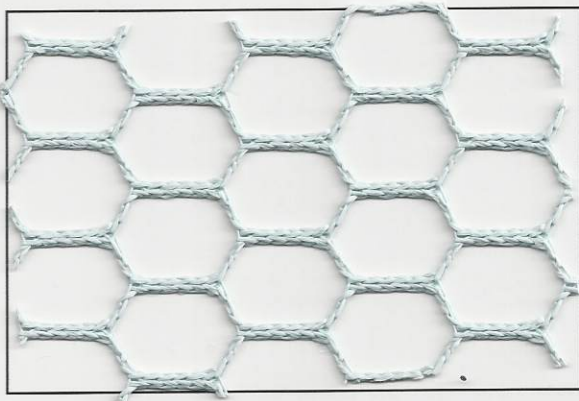

# 1/2" #50 NYLON MESH

100% Nylon With Flame Retardant Finish

WHITE

BONE

BLUE

ROSE

GREEN

PEACH

- Nylon is joined to curtain with 2 needle quadruple thick lockstitch seams.
- Standard Nylon mesh tops are 20" high. Other heights are available.
- Top hems triple thick with rustproof grommets - 6 inches on centers.