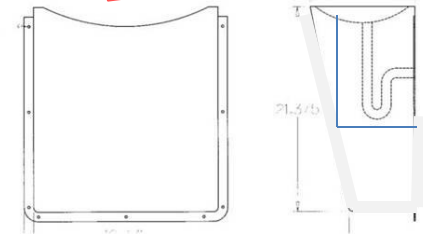

Toilet plumbing covers

Underneath sink plumbing covers

**Cape Cod Systems
Corporation**
Toll Free: 1-888-227-8555
Fax: 1-508-888-8140

ABS High-Impact Plumbing Covers

How to measure the cover?

20.25
(MP)

a) Width of the sink?

_____ inches

b) Depth of the piping?

_____ inches

c) Length the plumbing extends?
(i.e. Bottom of bowl to bottom
of the last piece of expose
plumbing (i.e. goose neck or
valves)

_____ inches

d) Width of plumbing
underneath the sink?