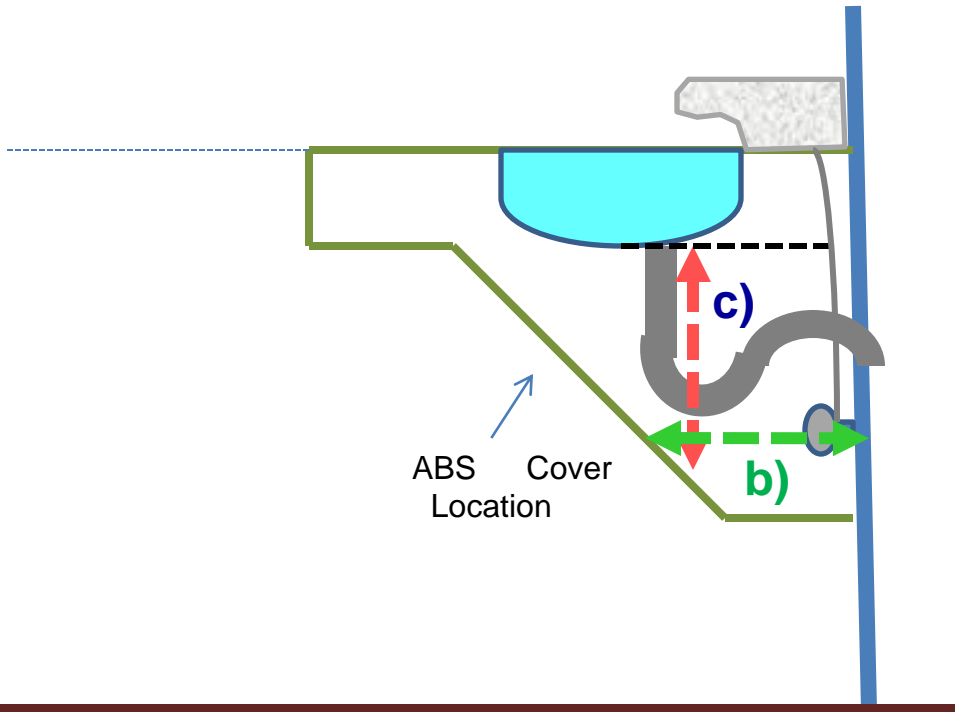

ABS High-Impact Plumbing Covers

Toilet Plumbing Covers

Sink Plumbing Covers

- All covers are vacuumed form from a single piece of high-impact ABS plastic
- All covers are customized to your specifications so that it makes it easy for your staff to make the final trim-cuts with the tools provide with your order.
- When fasten to the wall securely , they are designed to withstand most types of physical abuse for years to come.
- Easy to clean and disinfect.

Toilet plumbing covers

Underneath sink plumbing covers

**Cape Cod Systems
Corporation**
Toll Free: 1-888-227-8555
Fax: 1-508-888-8140

ABS High-Impact Plumbing Covers

How to measure the cover?

20.25
(MP)

a) Width of the sink?

_____ inches

b) Depth of the piping?

_____ inches

c) Length the plumbing extends?
(i.e. Bottom of bowl to bottom
of the last piece of expose
plumbing (i.e. goose neck or
valves)

_____ inches

d) Width of plumbing
underneath the sink?